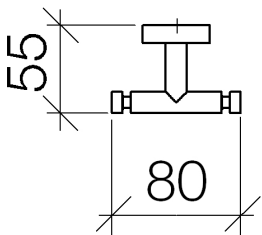

Bathtub - Lissé
Hook two-piece - polished chrome
Article number: 83 256 979-00

- Width 3-1/8"
- Flange diameter 1-5/8"
- 2-1/8" Projection

polished chrome

Dimensional drawing

All dimensions in mm / inch = mm x 0,0394

Bathtub - Lissé

Hook two-piece - polished chrome

Article number: 83 256 979-00

Bathtub - Lissé
Hook two-piece - polished chrome
Article number: 83 256 979-00

Other surface finishes

platinum matte
83 256 979-06

Spare parts list

Number	Item Number	Designation	Number of units
1	05 18 60 519 01-00	hook	1
2	09 31 11 038 90	pin	2
3	08 27 97 500-00	rosette	1
4	08 30 11 516 90	ring	1
5	08 17 97 559 90	holder	1
6	05 30 31 025 00 90	fixing set	1
7	08 17 97 501 07	holder	1
8	05 30 11 519 00 90	disc	1