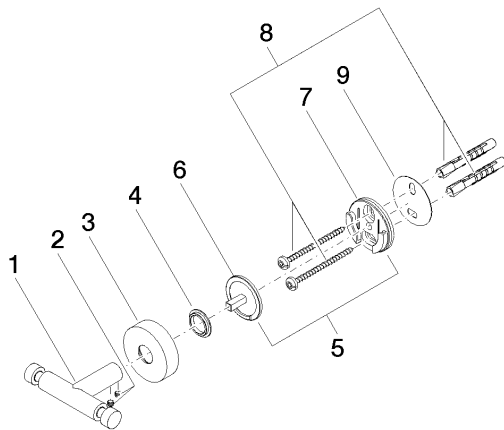

Bathtub - Lissé
Hook two-piece - polished chrome
Article number: 83 256 979-00

- Width 3-1/8"
- Flange diameter 1-5/8"
- 2-1/8" Projection

polished chrome

Dimensional drawing

All dimensions in mm / inch = mm x 0,0394

Bathtub - Lissé

Hook two-piece - polished chrome

Article number: 83 256 979-00

Bathtub - Lissé
Hook two-piece - polished chrome
Article number: 83 256 979-00

Other surface finishes

platinum matte
83 256 979-06

Spare parts list

Number	Item Number	Designation	Number of units
1	05 18 60 519 01-00	hook	1
2	09 31 11 038 90	pin	2
3	08 27 97 500-00	rosette	1
4	08 30 11 516 90	ring	1
5	08 17 97 559 90	holder	1
6	05 30 31 025 00 90	fixing set	1
7	08 17 97 501 07	holder	1
8	05 30 11 519 00 90	disc	1