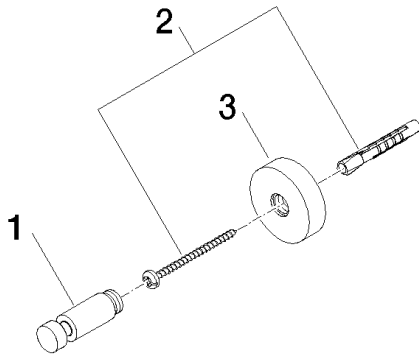

Bathtub - Lissé
Hook - polished chrome
Article number: 83 251 979-00

- Flange diameter 1-5/8"
- 2" Projection

polished chrome

Dimensional drawing

All dimensions in mm / inch = mm x 0,0394

Bathtub - Lissé

Hook - polished chrome

Article number: 83 251 979-00

Bathtub - Lissé

Hook - polished chrome

Article number: 83 251 979-00

Other surface finishes

platinum matte
83 251 979-06

Brushed Durabrass
83 251 979-28

black matte
83 251 979-33

More custom finish options are available via special production (xTra Service). Please see our finish matrix for availability and pricing or contact a Dornbracht representative.

Spare parts list

Number	Item Number	Designation	Number of units
1	08 18 60 518-00	hook	1
2	05 30 31 025 00 90	fixing set	1
3	08 27 97 501-00	rosette	1