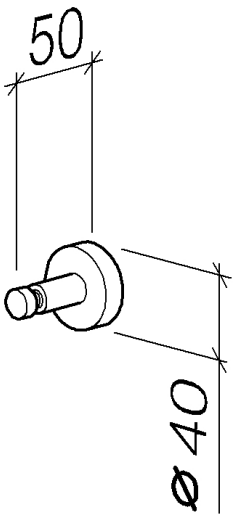

Bathtub - Lissé
Hook - polished chrome
Article number: 83 251 979-00

- Flange diameter 1-5/8"
- 2" Projection

polished chrome

Dimensional drawing

All dimensions in mm / inch = mm x 0,0394

Bathtub - Lissé

Hook - polished chrome

Article number: 83 251 979-00

Bathtub - Lissé

Hook - polished chrome

Article number: 83 251 979-00

Other surface finishes

platinum matte
83 251 979-06

Brushed Durabrass
83 251 979-28

black matte
83 251 979-33