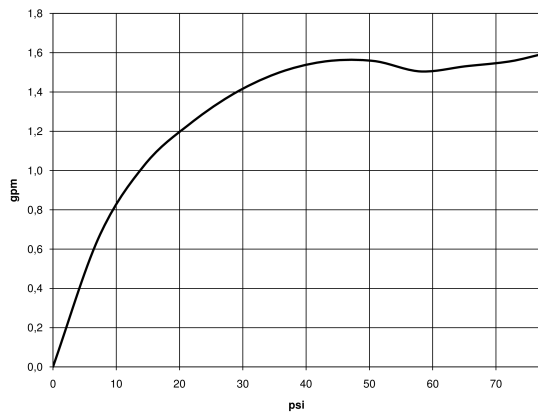

Kitchen - Meta.02

Single lever mixer with individual flanges with pull-out spout - polished chrome

Article number: 36 882 625-00 0010

Flow rate chart