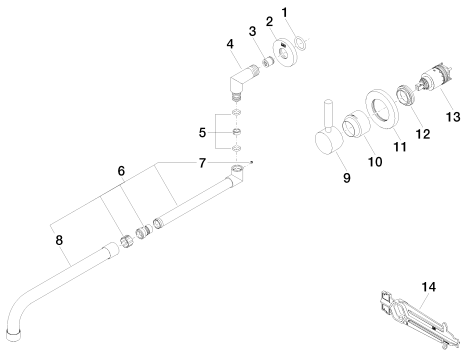

polished chrome

Accessory is required for this item.

Dimensional drawing

All dimensions in mm / inch = mm x 0,0394

Model/program/technical modifications and error excepted
For more information see: www.dornbracht.com + 49 (0) 2371 433-460 mail@dornbrachtgroup.de

Rough for wall-mounted
faucet mixer on right -

Kitchen - Meta.02

Single lever mixer with individual flanges with pull-out spout - polished chrome

Article number: 36 882 625-00 0010

Spare parts list

Number	Item Number	Designation	Number of units
1	09 14 10 026 90	seal	1
2	09 27 22 503-00	rosette	1
3	09 23 01 080 90	back-flow preventer	1
4	09 11 03 013 10-00	connection	1
5	90 14 15 020 00 90	gasket kit	1
6	04 28 25 077 10-00	spout	1
7	09 31 11 038 90	pin	1
8	90 28 25 076 00-00	spout	1
9	90 20 62 040 00-00	handle	1
10	09 11 02 530-00	cover	1
11	90 27 62 011 00-00	rosette	1
12	09 24 04 105 90	nut	1
13	90 15 05 064 01 90	cartridge	1
14	09 30 09 064 90	key	1