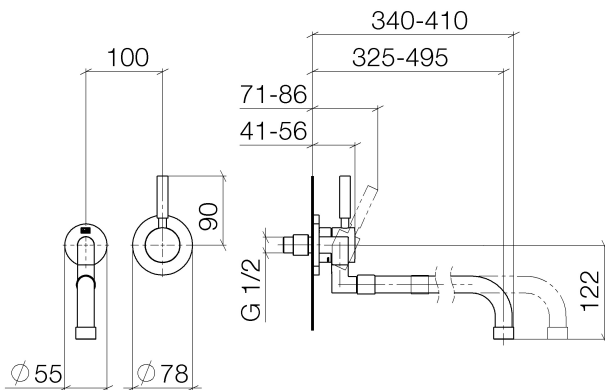

Kitchen - Meta.02

Single lever mixer with individual flanges with pull-out spout - polished chrome

Article number: 36 882 625-00 0010

NO IMAGE

AVAILABLE

- 12-3/4" Projection
- Swiveling spout
- Areated stream
- 2-1/8" diameter flange for spout
- Diameter flange for mixer 3-1/8"
- Water flow rate limited to max. 1.5 gpm
- lead-free
- (ADA)

polished chrome

Accessory is required for this item.

Dimensional drawing

All dimensions in mm / inch = mm x 0,0394

Model/program/technical modifications and error excepted
For more information see: www.dornbracht.com + 49 (0) 2371 433-460 mail@dornbrachtgroup.de

Kitchen - Meta.02

Single lever mixer with individual flanges with pull-out spout - polished chrome

Article number: 36 882 625-00 0010

Flow rate chart

Kitchen - Meta.02

Single lever mixer with individual flanges with pull-out spout - polished chrome