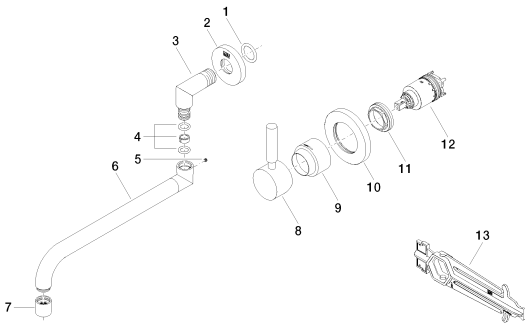

polished chrome

Accessory is required for this item.

Dimensional drawing

All dimensions in mm / inch = mm x 0,0394

Model/program/technical modifications and error excepted
For more information see: www.dornbracht.com + 49 (0) 2371 433-460 mail@dornbrachtgroup.de

Rough for wall-mounted
faucet mixer on right -

Kitchen - Meta.02

Single lever mixer with individual flanges - polished chrome

Article number: 36 881 625-00 0010

Spare parts list

Number	Item Number	Designation	Number of units
1	09 14 10 026 90	seal	1
2	09 27 22 503-00	rosette	1
3	09 11 03 013 10-00	connection	1
4	90 14 15 020 00 90	gasket kit	1
5	09 31 11 038 90	pin	1
6	04 28 25 079 10-00	spout	1
7	90 23 01 019 01-00	aerator	1
8	90 20 62 040 00-00	handle	1
9	09 11 02 530-00	cover	1
10	90 27 62 011 00-00	rosette	1
11	09 24 04 105 90	nut	1
12	90 15 05 064 01 90	cartridge	1
13	09 30 09 064 90	key	1