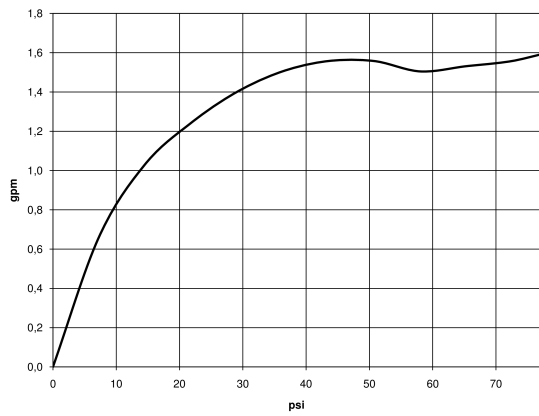

Kitchen - Meta.02
Single lever mixer with individual flanges - polished chrome
Article number: 36 881 625-00 0010

Flow rate chart