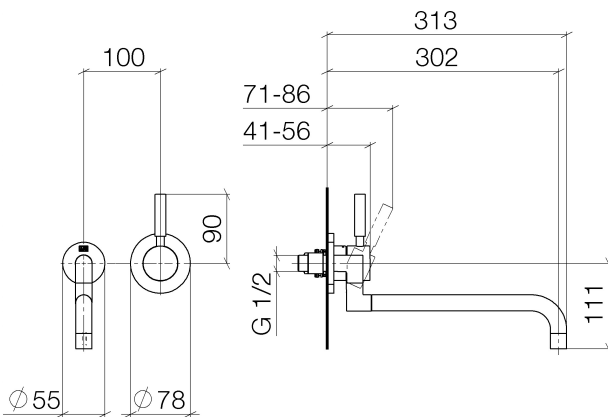

Kitchen - Meta.02

Single lever mixer with individual flanges - polished chrome

Article number: 36 881 625-00 0010

NO IMAGE

AVAILABLE

- 11-7/8" Projection
- Swiveling spout
- Areated stream
- 2-1/8" diameter flange for spout
- Diameter flange for mixer 3-1/8"
- Water flow rate limited to max. 1.5 gpm
- lead-free
- (ADA)

polished chrome

Accessory is required for this item.

Dimensional drawing

All dimensions in mm / inch = mm x 0,0394

Model/program/technical modifications and error excepted
For more information see: www.dornbracht.com + 49 (0) 2371 433-460 mail@dornbrachtgroup.de

Kitchen - Meta.02
Single lever mixer with individual flanges - polished chrome
Article number: 36 881 625-00 0010

Flow rate chart

Kitchen - Meta.02

Single lever mixer with individual flanges - polished chrome