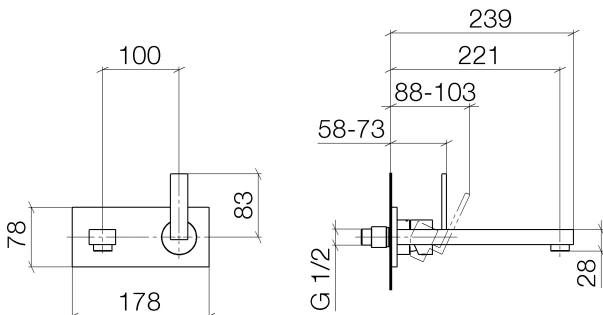

Kitchen - Lot

Single lever mixer with cover plate - polished chrome

Article number: 36 860 680-00

NO IMAGE

AVAILABLE

- 8-3/4" Projection
- Rigid spout
- Areated stream
- Cover plate 7" x 3-1/8"
- Water flow rate limited to max. 1.5 gpm
- lead-free
- (ADA)

polished chrome

Accessory is required for this item.

Dimensional drawing

All dimensions in mm / inch = mm x 0,0394

Kitchen - Lot
Single lever mixer with cover plate - polished chrome
Article number: 36 860 680-00

Flow rate chart

Kitchen - Lot
Single lever mixer with cover plate - polished chrome
Article number: 36 860 680-00

Other surface finishes

platinum matte
36 860 680-06

platinum
36 860 680-08

Brushed Durabrass
36 860 680-28

Required article

35 860 970-90 0010

Rough for wall-mounted
faucet mixer on right -

Kitchen - Lot
 Single lever mixer with cover plate - polished chrome
 Article number: 36 860 680-00

Spare parts list

Number	Item Number	Designation	Number of units
1	09 24 03 072 10 90	nipple	1
2	09 14 10 053 90	seal	1
3	09 24 04 135 90	nipple	1
4	09 14 10 008 90	seal	2
5	90 11 68 003 00-00	spout	1
6	90 23 01 029 04-00	aerator	1
7	90 20 78 050 00-00	handle	1
8	09 11 02 021-00	cover	1
9	09 14 10 049 90	seal	1
10	09 24 04 105 90	nut	1
11	90 15 05 064 01 90	cartridge	1
12	09 30 09 064 90	key	1