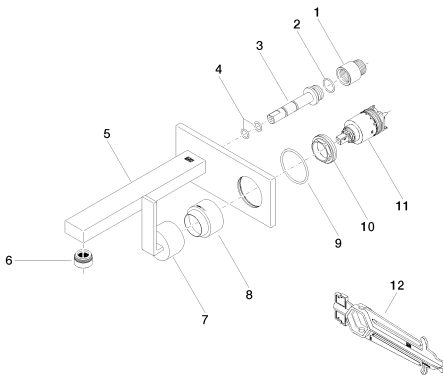

polished chrome

Accessory is required for this item.

Dimensional drawing

All dimensions in mm / inch = mm x 0,0394

Kitchen - Lot
Single lever mixer with cover plate - polished chrome
Article number: 36 860 680-00

Required article

35 860 970-90 0010

Rough for wall-mounted
faucet mixer on right -

Kitchen - Lot
 Single lever mixer with cover plate - polished chrome
 Article number: 36 860 680-00

Spare parts list

Number	Item Number	Designation	Number of units
1	09 24 03 072 10 90	nipple	1
2	09 14 10 053 90	seal	1
3	09 24 04 135 90	nipple	1
4	09 14 10 008 90	seal	2
5	90 11 68 003 00-00	spout	1
6	90 23 01 029 04-00	aerator	1
7	90 20 78 050 00-00	handle	1
8	09 11 02 021-00	cover	1
9	09 14 10 049 90	seal	1
10	09 24 04 105 90	nut	1
11	90 15 05 064 01 90	cartridge	1
12	09 30 09 064 90	key	1