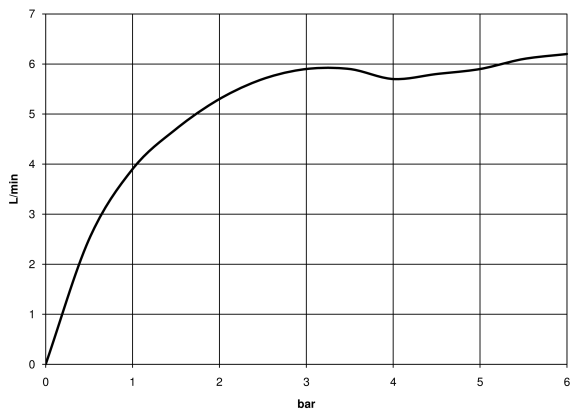

Kitchen - Lot

Single lever mixer with cover plate - polished chrome

Article number: 36 860 680-00

NO IMAGE

AVAILABLE

- 8-3/4" Projection
- Rigid spout
- Areated stream
- Cover plate 7" x 3-1/8"
- Water flow rate limited to max. 1.5 gpm
- lead-free
- (ADA)

polished chrome

Accessory is required for this item.

Dimensional drawing

All dimensions in mm / inch = mm x 0,0394

Kitchen - Lot
Single lever mixer with cover plate - polished chrome
Article number: 36 860 680-00

Flow rate chart

Kitchen - Lot
Single lever mixer with cover plate - polished chrome
Article number: 36 860 680-00

Other surface finishes

platinum matte
36 860 680-06

platinum
36 860 680-08

Brushed Durabrass
36 860 680-28