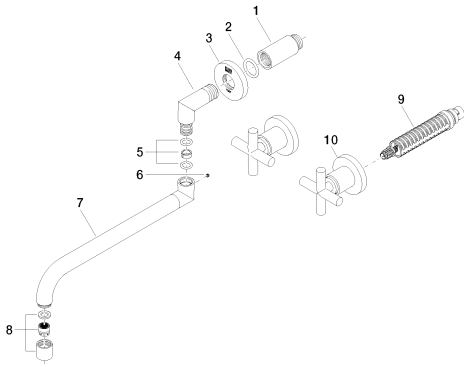

Flow rate chart

Kitchen - Tara.

Wall-mounted three-hole kitchen mixer - polished chrome

Article number: 36 818 892-00

Other surface finishes

platinum matte
36 818 892-06

platinum
36 818 892-08

Brushed Durabronz
36 818 892-28

More custom finish options are available via special production (xTra Service). Please see our finish matrix for availability and pricing or contact a Dornbracht representative.

Required article

35 707 970-90 0010
Rough for wall-mounted
faucet spout in center -

35 712 970-90 0010
Rough for wall-mounted
faucet flexible positioning -

35 713 970-90 0010
Rough for wall-mounted
faucet spout on left -

35 714 970-90 0010
Rough for wall-mounted
faucet spout on right -

Kitchen - Tara.

Wall-mounted three-hole kitchen mixer - polished chrome

Article number: 36 818 892-00

Spare parts list

Number	Item Number	Designation	Number of units
1	09 24 03 081 10 90	extension	1
2	09 14 10 026 90	seal	1
3	09 27 22 501-00	rosette	1
4	09 11 03 013 10-00	connection	1
5	90 14 15 020 00 90	gasket kit	1
6	09 31 11 038 90	pin	1
7	04 28 25 079 10-00	spout	1
8	90 23 01 019 00-00	aerator	1
9	90 90 03 157 00 90	top	1
10	36 310 892-00	Volume Control - polished chrome	1