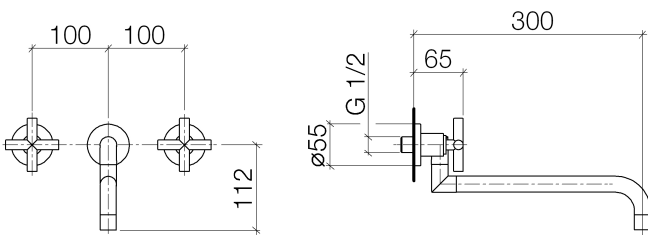

Kitchen - Tara.

Wall-mounted three-hole kitchen mixer - polished chrome

Article number: 36 818 892-00

- 11-3/4" Projection
- Swiveling spout
- Areated stream
- Flanges Ø 2-1/8"
- Water flow rate limited to max. 1.5 gpm
- lead-free
- (ADA)

polished chrome

Accessory is required for this item.

Dimensional drawing

All dimensions in mm / inch = mm x 0,0394

Kitchen - Tara.
Wall-mounted three-hole kitchen mixer - polished chrome
Article number: 36 818 892-00

Flow rate chart

Kitchen - Tara.

Wall-mounted three-hole kitchen mixer - polished chrome

Article number: 36 818 892-00

Other surface finishes

platinum matte
36 818 892-06

platinum
36 818 892-08

Brushed Durabronz
36 818 892-28

35 712 970-90 0010
Rough for wall-mounted
faucet flexible positioning -

35 713 970-90 0010
Rough for wall-mounted
faucet spout on left -

35 714 970-90 0010
Rough for wall-mounted
faucet spout on right -