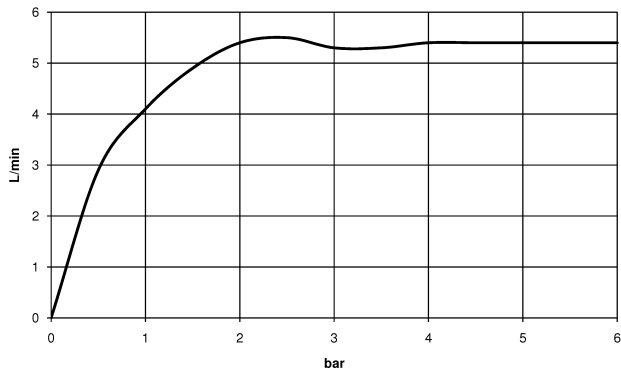

Kitchen - Tara.

Wall-mounted three-hole kitchen mixer - polished chrome

Article number: 36 818 892-00

- 11-3/4" Projection
- Swiveling spout
- Areated stream
- Flanges Ø 2-1/8"
- Water flow rate limited to max. 1.5 gpm
- lead-free
- (ADA)

polished chrome

Accessory is required for this item.

Dimensional drawing

All dimensions in mm / inch = mm x 0,0394

Kitchen - Tara.
Wall-mounted three-hole kitchen mixer - polished chrome
Article number: 36 818 892-00

Flow rate chart

Kitchen - Tara.

Wall-mounted three-hole kitchen mixer - polished chrome

Article number: 36 818 892-00

Other surface finishes

platinum matte
36 818 892-06

platinum
36 818 892-08

Brushed Durabronz
36 818 892-28