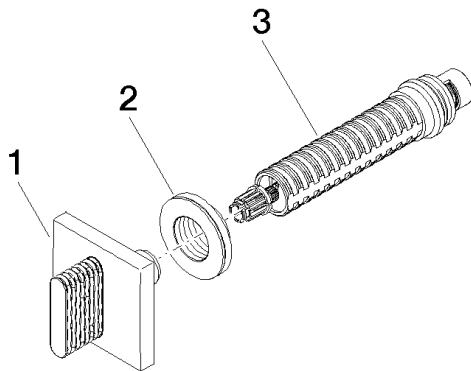

## Required article

35 608 970-90 0010

Rough for volume control 3/4"

Bathtub - CL.1

Volume Control clockwise-closing 3/4" - polished chrome

Article number: 36 628 705-00

### Spare parts list

Number	Item Number	Designation	Number of units
1	90 20 70 053 01-00	handle	1
2	09 21 02 108 90	disc	1
3	90 90 03 127 00 90	top	1