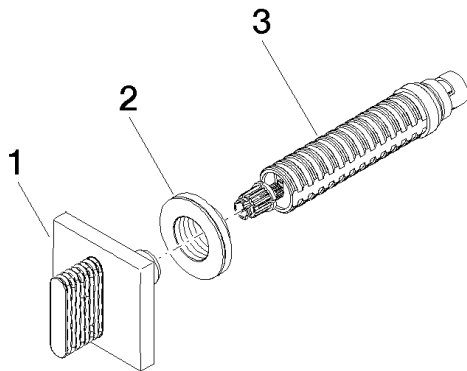

Bathtub - CL.1

Volume Control clockwise-closing 1/2" - polished chrome

Article number: 36 627 705-00

- CASCADE structure
- Flange 2-3/8" x 2-3/8"
- Ceramic disc cartridge
- (ADA)

polished chrome

Accessory is required for this item.

Required article

35 607 970-90 0010

Rough for volume control 1/2"

Bathtub - CL.1

Volume Control clockwise-closing 1/2" - polished chrome

Article number: 36 627 705-00

Spare parts list

Number	Item Number	Designation	Number of units
1	90 20 70 053 01-00	handle	1
2	09 21 02 108 90	disc	1
3	90 90 03 143 00 90	top	1