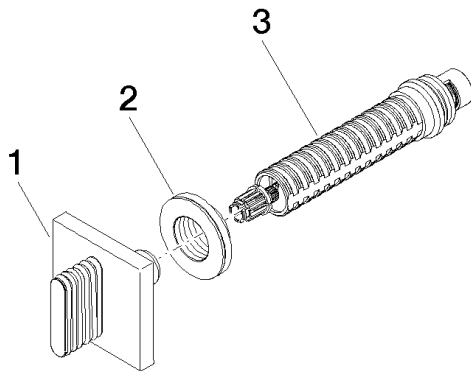

Required article

35 608 970-90 0010

Rough for volume control 3/4"

Bathtub - CL.1

Volume Control clockwise-closing 3/4" - polished chrome

Article number: 36 618 705-00

Spare parts list

Number	Item Number	Designation	Number of units
1	90 20 70 055 01-00	handle	1
2	09 21 02 108 90	disc	1
3	90 90 03 127 00 90	top	1