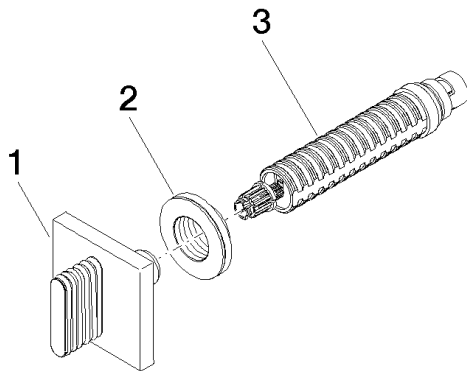

Required article

35 607 970-90 0010

Rough for volume control 1/2"

Bathtub - CL.1

Volume Control clockwise-closing 1/2" - polished chrome

Article number: 36 617 705-00

Spare parts list

Number	Item Number	Designation	Number of units
1	90 20 70 055 01-00	handle	1
2	09 21 02 108 90	disc	1
3	90 90 03 143 00 90	top	1