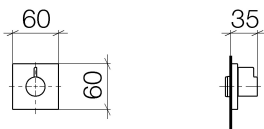

## Bathtub - Symetrics

Volume Control counter-clockwise closing 3/4" - polished chrome

Article number: 36 608 985-00

- Flange 2-3/8" x 2-3/8"
- Ceramic disc cartridge
- (ADA)

polished chrome

Accessory is required for this item.

## Dimensional drawing

All dimensions in mm / inch = mm x 0,0394

Bathtub - Symetrics

Volume Control counter-clockwise closing 3/4" - polished chrome

Article number: 36 608 985-00

## Bathtub - Symetrics

Volume Control counter-clockwise closing 3/4" - polished chrome

Article number: 36 608 985-00

### Required article

35 608 970-90 0010

Rough for volume control 3/4"

Bathtub - Symetrics

Volume Control counter-clockwise closing 3/4" - polished chrome

Article number: 36 608 985-00