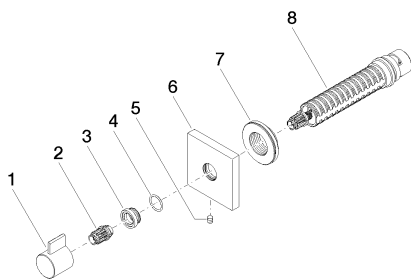

### Required article

35 608 970-90 0010

Rough for volume control 3/4"

Bathtub - Symetrics

Volume Control counter-clockwise closing 3/4" - polished chrome

Article number: 36 608 985-00

### Spare parts list

Number	Item Number	Designation	Number of units
1	09 20 98 002-00	handle	1
2	09 12 12 005 90	fixing cap	1
3	09 12 12 043-00	base	1
4	09 14 10 017 90	seal	1
5	04 31 11 004 00 90	pin	1
6	09 27 98 014-00	rosette	1
7	09 21 02 151 90	sleeve	1
8	90 90 03 128 00 90	top	1