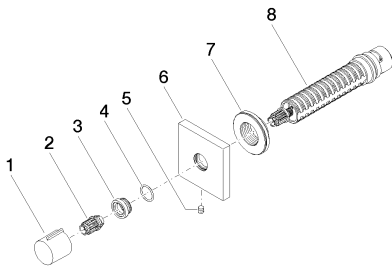

Required article

35 608 970-90 0010

Rough for volume control 3/4"

Bathtub - Symetrics

Volume Control counter-clockwise closing 3/4" - polished chrome

Article number: 36 608 980-00

Spare parts list

Number	Item Number	Designation	Number of units
1	09 20 98 001-00	handle	1
2	09 12 12 005 90	fixing cap	1
3	09 12 12 043-00	base	1
4	09 14 10 017 90	seal	1
5	04 31 11 004 00 90	pin	1
6	09 27 98 014-00	rosette	1
7	09 21 02 151 90	sleeve	1
8	90 90 03 128 00 90	top	1