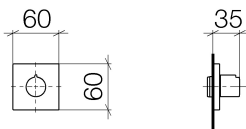

Bathtub - Symetrics

Volume Control counter-clockwise closing 3/4" - polished chrome

Article number: 36 608 980-00

- Flange 2-3/8" x 2-3/8"
- Ceramic disc cartridge

polished chrome

Accessory is required for this item.

Dimensional drawing

All dimensions in mm / inch = mm x 0,0394

Bathtub - Symetrics

Volume Control counter-clockwise closing 3/4" - polished chrome

Article number: 36 608 980-00

Bathtub - Symetrics

Volume Control counter-clockwise closing 3/4" - polished chrome

Required article

35 608 970-90 0010

Rough for volume control 3/4"

Bathtub - Symetrics

Volume Control counter-clockwise closing 3/4" - polished chrome

Article number: 36 608 980-00

Spare parts list

Number	Item Number	Designation	Number of units
1	09 20 98 001-00	handle	1
2	09 12 12 005 90	fixing cap	1
3	09 12 12 043-00	base	1
4	09 14 10 017 90	seal	1
5	04 31 11 004 00 90	pin	1
6	09 27 98 014-00	rosette	1
7	09 21 02 151 90	sleeve	1
8	90 90 03 128 00 90	top	1