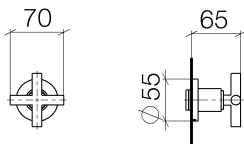

Bathtub - Tara.

Volume Control clockwise-closing 3/4" - polished chrome

Article number: 36 608 892-00

- Flange diameter 2-1/8"
- Ceramic disc cartridge
- (ADA)

polished chrome

Accessory is required for this item.

Dimensional drawing

All dimensions in mm / inch = mm x 0,0394

Bathtub - Tara.

Volume Control clockwise-closing 3/4" - polished chrome

Article number: 36 608 892-00

Bathtub - Tara.

Volume Control clockwise-closing 3/4" - polished chrome

Required article

35 608 970-90 0010

Rough for volume control 3/4"

-