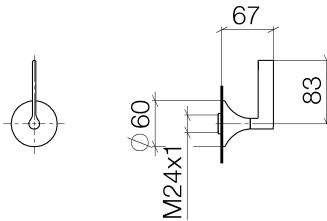

## Bathtub - VAIA

Volume Control clockwise-closing 3/4" - polished chrome

Article number: 36 608 819-00

- Flange diameter 2-3/8"
- Ceramic disc cartridge
- (ADA)

polished chrome

Accessory is required for this item.

## Dimensional drawing

All dimensions in mm / inch = mm x 0,0394

Bathtub - VAIA

Volume Control clockwise-closing 3/4" - polished chrome

Article number: 36 608 819-00

## Bathtub - VAIA

Volume Control clockwise-closing 3/4" - polished chrome

Article number: 36 608 819-00

### Spare parts list

Number	Item Number	Designation	Number of units
1	90 90 03 127 00 90	top	1
2	09 31 11 008 90	pin	1
3	09 21 02 163 90	disc	1
4	90 20 80 015 00-00	handle	1