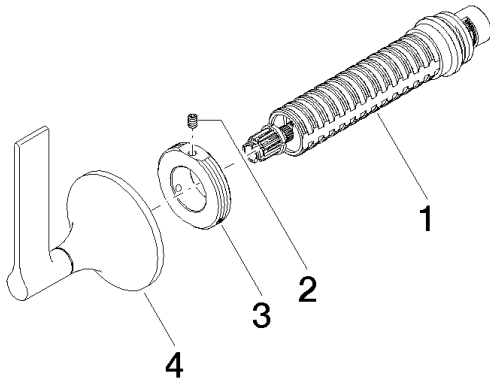

### Required article

35 608 970-90 0010

Rough for volume control 3/4"

Bathtub - VAIA

Volume Control clockwise-closing 3/4" - polished chrome

Article number: 36 608 819-00

### Spare parts list

Number	Item Number	Designation	Number of units
1	90 90 03 127 00 90	top	1
2	09 31 11 008 90	pin	1
3	09 21 02 163 90	disc	1
4	90 20 80 015 00-00	handle	1