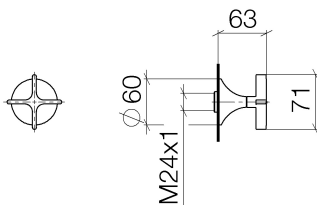

Bathtub - VAIA

Volume Control clockwise-closing 3/4" - polished chrome

Article number: 36 608 809-00

- Flange diameter 2-3/8"
- Ceramic disc cartridge
- (ADA)

polished chrome

Accessory is required for this item.

Dimensional drawing

All dimensions in mm / inch = mm x 0,0394

Bathtub - VAIA

Volume Control clockwise-closing 3/4" - polished chrome

Article number: 36 608 809-00

Bathtub - VAIA

Volume Control clockwise-closing 3/4" - polished chrome

Required article

35 608 970-90 0010

Rough for volume control 3/4"

Bathtub - VAIA

Volume Control clockwise-closing 3/4" - polished chrome

Article number: 36 608 809-00

Spare parts list

Number	Item Number	Designation	Number of units
1	90 90 03 127 00 90	top	1
2	09 31 11 008 90	pin	1
3	09 21 02 163 90	disc	1
4	90 20 80 014 00-00	handle	1