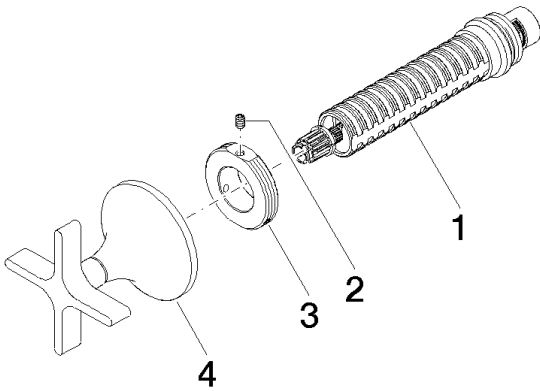

Bathtub - VAIA

Volume Control clockwise-closing 3/4" - polished chrome

Article number: 36 608 809-00

- Flange diameter 2-3/8"
- Ceramic disc cartridge
- (ADA)

polished chrome

Accessory is required for this item.

Required article

35 608 970-90 0010

Rough for volume control 3/4"

Bathtub - VAIA

Volume Control clockwise-closing 3/4" - polished chrome

Article number: 36 608 809-00

Spare parts list

Number	Item Number	Designation	Number of units
1	90 90 03 127 00 90	top	1
2	09 31 11 008 90	pin	1
3	09 21 02 163 90	disc	1
4	90 20 80 014 00-00	handle	1