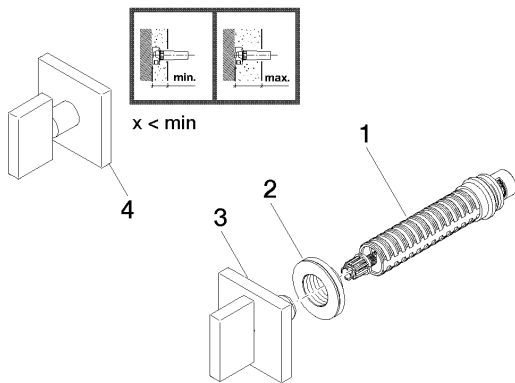

### Required article

35 608 970-90 0010

Rough for volume control 3/4"

**Bathtub - MEM**

Volume Control clockwise-closing 3/4" - polished chrome

Article number: 36 608 782-00

**Spare parts list**

Number	Item Number	Designation	Number of units
1	90 90 03 127 00 90	top	1
2	09 21 02 108 90	disc	1
3	90 20 78 002 02-00	handle	1
4	04 20 78 002 01-00	handle	1