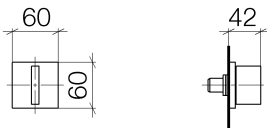

## Bathtub - MEM

Volume Control clockwise-closing 3/4" - polished chrome

Article number: 36 608 782-00

- Flange 2-3/8" x 2-3/8"
- Ceramic disc cartridge
- (ADA)

polished chrome

Accessory is required for this item.

## Dimensional drawing

All dimensions in mm / inch = mm x 0,0394

Bathtub - MEM

Volume Control clockwise-closing 3/4" - polished chrome

Article number: 36 608 782-00

### Required article

35 608 970-90 0010

Rough for volume control 3/4"

**Bathtub - MEM**

Volume Control clockwise-closing 3/4" - polished chrome

Article number: 36 608 782-00

**Spare parts list**

Number	Item Number	Designation	Number of units
1	90 90 03 127 00 90	top	1
2	09 21 02 108 90	disc	1
3	90 20 78 002 02-00	handle	1
4	04 20 78 002 01-00	handle	1