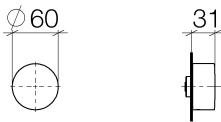

Bathtub - CL.1

Volume Control clockwise-closing 3/4" - polished chrome

Article number: 36 608 740-00

- Without flange
- Handle Ø 2-3/8"
- Ceramic disc cartridge

polished chrome

Accessory is required for this item.

Dimensional drawing

All dimensions in mm / inch = mm x 0,0394

Bathtub - CL.1

Volume Control clockwise-closing 3/4" - polished chrome

Article number: 36 608 740-00

Bathtub - CL.1

Volume Control clockwise-closing 3/4" - polished chrome

Rough for volume control 3/4"

Bathtub - CL.1

Volume Control clockwise-closing 3/4" - polished chrome

Article number: 36 608 740-00

Spare parts list

Number	Item Number	Designation	Number of units
1	09 20 74 004-00	handle	1
2	04 27 74 004 00-00	rosette	1
3	09 12 12 002 90	fixing cap	1
4	09 31 11 055 90	pin	1
5	09 27 74 004-00	rosette	1
6	04 29 06 020 00-00	spindle	1
7	09 14 10 060 90	seal	1
8	09 29 06 020-00	spindle	1
9	09 14 15 020 90	ring	1
10	09 23 30 023 90	nut	1
11	09 30 01 107 90	sleeve	1
12	90 90 03 127 00 90	top	1