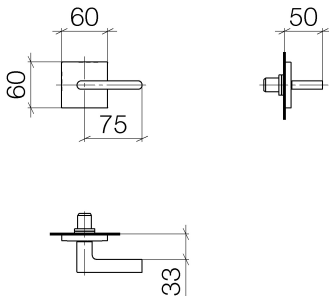

Bathtub - CL.1

Volume Control clockwise-closing 3/4" - polished chrome

Article number: 36 608 715-00

- Flange 2-3/8" x 2-3/8"
- Ceramic disc cartridge
- (ADA)

polished chrome

Accessory is required for this item.

Dimensional drawing

All dimensions in mm / inch = mm x 0,0394

Bathtub - CL.1

Volume Control clockwise-closing 3/4" - polished chrome

Article number: 36 608 715-00

Bathtub - CL.1

Volume Control clockwise-closing 3/4" - polished chrome

Required article

35 608 970-90 0010

Rough for volume control 3/4"

Bathtub - CL.1

Volume Control clockwise-closing 3/4" - polished chrome

Article number: 36 608 715-00

Spare parts list

Number	Item Number	Designation	Number of units
1	90 20 70 057 06-00	handle	1
2	09 21 02 108 90	disc	1
3	90 90 03 127 00 90	top	1