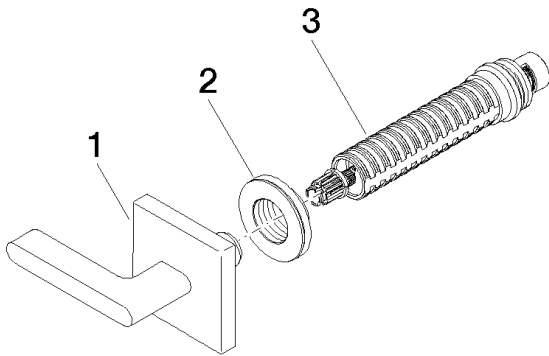

Required article

35 608 970-90 0010

Rough for volume control 3/4"

Bathtub - CL.1

Volume Control clockwise-closing 3/4" - polished chrome

Article number: 36 608 715-00

Spare parts list

Number	Item Number	Designation	Number of units
1	90 20 70 057 06-00	handle	1
2	09 21 02 108 90	disc	1
3	90 90 03 127 00 90	top	1