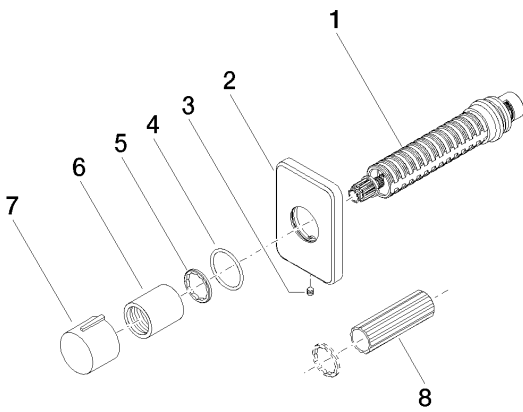

Bathtub - LULU
Volume Control clockwise-closing 3/4" - polished chrome
Article number: 36 608 710-00

- Flange 3-1/8" x 2-1/8"
- Ceramic disc cartridge

polished chrome

Accessory is required for this item.

Dimensional drawing

All dimensions in mm / inch = mm x 0,0394

Bathtub - LULU

Volume Control clockwise-closing 3/4" - polished chrome

Article number: 36 608 710-00

Bathtub - LULU
Volume Control clockwise-closing 3/4" - polished chrome
Article number: 36 608 710-00

Required article

35 608 970-90 0010
Rough for volume control 3/4"

Bathtub - LULU
 Volume Control clockwise-closing 3/4" - polished chrome
 Article number: 36 608 710-00

Spare parts list

Number	Item Number	Designation	Number of units
1	90 90 03 127 00 90	top	1
2	09 27 71 029-00	rosette	1
3	09 31 11 007 90	pin	1
4	09 14 10 063 90	seal	1
5	09 16 01 025 90	ring	1
6	09 21 02 070-00	cover	1
7	09 20 97 030-00	handle	1
8	09 30 09 010 90	key	1