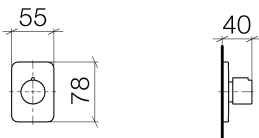

Bathtub - LULU
Volume Control clockwise-closing 3/4" - polished chrome
Article number: 36 608 710-00

- Flange 3-1/8" x 2-1/8"
- Ceramic disc cartridge

polished chrome

Accessory is required for this item.

Dimensional drawing

All dimensions in mm / inch = mm x 0,0394

Bathtub - LULU

Volume Control clockwise-closing 3/4" - polished chrome

Article number: 36 608 710-00

Bathtub - LULU
Volume Control clockwise-closing 3/4" - polished chrome
Article number: 36 608 710-00

Required article

35 608 970-90 0010
Rough for volume control 3/4"

Bathtub - LULU
 Volume Control clockwise-closing 3/4" - polished chrome
 Article number: 36 608 710-00

Spare parts list

Number	Item Number	Designation	Number of units
1	90 90 03 127 00 90	top	1
2	09 27 71 029-00	rosette	1
3	09 31 11 007 90	pin	1
4	09 14 10 063 90	seal	1
5	09 16 01 025 90	ring	1
6	09 21 02 070-00	cover	1
7	09 20 97 030-00	handle	1
8	09 30 09 010 90	key	1