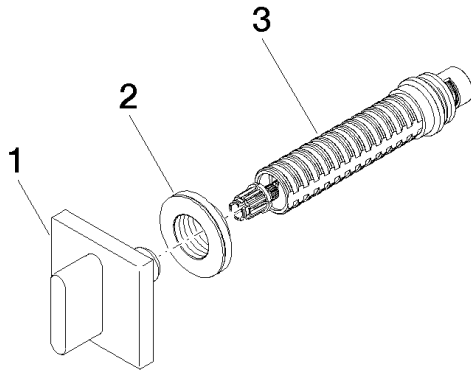

Required article

35 608 970-90 0010

Rough for volume control 3/4"

Bathtub - CL.1

Volume Control clockwise-closing 3/4" - polished chrome

Article number: 36 608 705-00

Spare parts list

Number	Item Number	Designation	Number of units
1	90 20 70 051 01-00	handle	1
2	09 21 02 108 90	disc	1
3	90 90 03 127 00 90	top	1