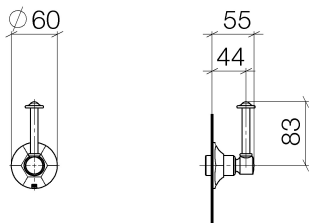

Bathtub - Madison Flair
Volume Control clockwise-closing 3/4" - polished chrome
Article number: 36 608 371-00

polished chrome

Dimensional drawing

All dimensions in mm / inch = mm x 0,0394

Bathtub - Madison Flair

Volume Control clockwise-closing 3/4" - polished chrome

Article number: 36 608 371-00

Bathtub - Madison Flair
 Volume Control clockwise-closing 3/4" - polished chrome
 Article number: 36 608 371-00

Other surface finishes

Spare parts list

Number	Item Number	Designation	Number of units
1	90 90 03 127 00 90	top	1
2	09 23 10 125-00	nut	1
3	09 14 10 063 90	seal	1
4	09 27 37 102-00	rosette	1
5	09 30 30 069 90	screw	1
6	09 30 11 194 90	disc	1
7	09 18 30 007-00	sleeve	1
8	09 28 10 030 90	ring	1
9	09 12 12 064-00	base	1
10	09 14 15 021 90	ring	1
11	09 21 02 161-00	cover	1
12	09 20 37 101-00	handle	1
13	09 20 37 001-00	handle	1
14	09 28 22 013 90	pipe	1
15	11 170 370-00	Lever insert - polished chrome	1
16	09 30 30 062-00	screw	1