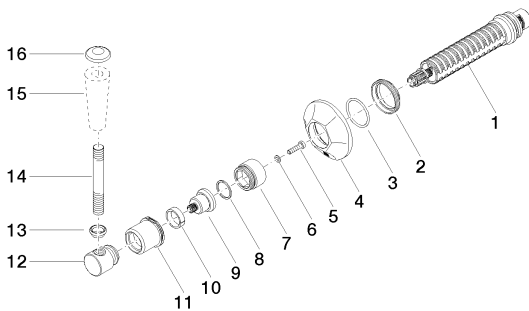

Bathtub - Madison Flair
Volume Control clockwise-closing 3/4" - polished chrome
Article number: 36 608 371-00

polished chrome

Dimensional drawing

All dimensions in mm / inch = mm x 0,0394

Bathtub - Madison Flair

Volume Control clockwise-closing 3/4" - polished chrome

Article number: 36 608 371-00

Bathtub - Madison Flair
 Volume Control clockwise-closing 3/4" - polished chrome
 Article number: 36 608 371-00

Other surface finishes

Spare parts list

Number	Item Number	Designation	Number of units
1	90 90 03 127 00 90	top	1
2	09 23 10 125-00	nut	1
3	09 14 10 063 90	seal	1
4	09 27 37 102-00	rosette	1
5	09 30 30 069 90	screw	1
6	09 30 11 194 90	disc	1
7	09 18 30 007-00	sleeve	1
8	09 28 10 030 90	ring	1
9	09 12 12 064-00	base	1
10	09 14 15 021 90	ring	1
11	09 21 02 161-00	cover	1
12	09 20 37 101-00	handle	1
13	09 20 37 001-00	handle	1
14	09 28 22 013 90	pipe	1
15	11 170 370-00	Lever insert - polished chrome	1
16	09 30 30 062-00	screw	1