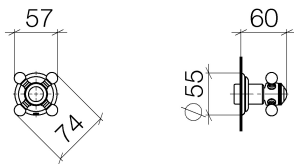

Bathtub - Madison

Volume Control clockwise-closing 3/4" - polished chrome

Article number: 36 608 361-00

- Flange diameter 2-1/8"
- Ceramic disc cartridge
- Includes 3x porcelain inserts: HOT, COLD and BLANK
- (ADA)

polished chrome

Accessory is required for this item.

Dimensional drawing

All dimensions in mm / inch = mm x 0,0394

Bathtub - Madison

Volume Control clockwise-closing 3/4" - polished chrome

Article number: 36 608 361-00

Required article

35 608 970-90 0010

Rough for volume control 3/4"

-

Bathtub - Madison

Volume Control clockwise-closing 3/4" - polished chrome

Article number: 36 608 361-00

Spare parts list

Number	Item Number	Designation	Number of units
1	90 90 03 127 00 90	top	1
2	09 23 10 125-00	nut	1
3	09 14 10 063 90	seal	1
4	09 27 36 102-00	rosette	1
5	09 30 30 075 90	screw	1
6	09 30 11 194 90	disc	1
7	09 18 30 007-00	sleeve	1
8	09 28 10 030 90	ring	1
9	09 12 12 064-00	base	1
10	09 14 15 021 90	ring	1
11	09 21 02 161-00	cover	1
12	04 20 36 100 02-00	handle	1
13	04 20 36 100 00-00	handle (cold)	1
14	04 20 36 100 01-00	handle (hot)	1
15	09 20 36 005-00	handle	1
16	09 26 01 016 90	accessories	1
17	09 26 01 010 90	accessories	1
18	09 26 01 011 90	accessories	1