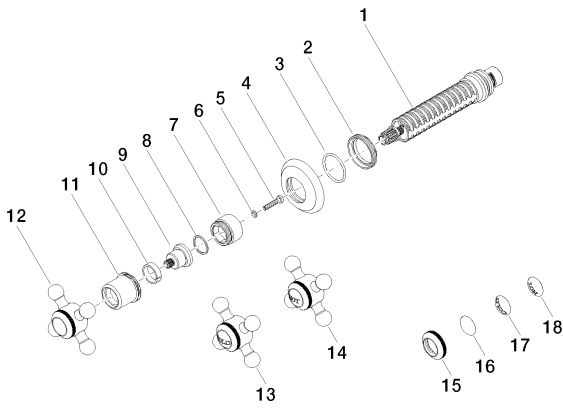

Bathtub - Madison

Volume Control clockwise-closing 3/4" - polished chrome

Article number: 36 608 361-00

- Flange diameter 2-1/8"
- Ceramic disc cartridge
- Includes 3x porcelain inserts: HOT, COLD and BLANK
- (ADA)

polished chrome

Accessory is required for this item.

Dimensional drawing

All dimensions in mm / inch = mm x 0,0394

Bathtub - Madison

Volume Control clockwise-closing 3/4" - polished chrome

Article number: 36 608 361-00

Required article

35 608 970-90 0010

Rough for volume control 3/4"

-

Bathtub - Madison

Volume Control clockwise-closing 3/4" - polished chrome

Article number: 36 608 361-00

Spare parts list

Number	Item Number	Designation	Number of units
1	90 90 03 127 00 90	top	1
2	09 23 10 125-00	nut	1
3	09 14 10 063 90	seal	1
4	09 27 36 102-00	rosette	1
5	09 30 30 075 90	screw	1
6	09 30 11 194 90	disc	1
7	09 18 30 007-00	sleeve	1
8	09 28 10 030 90	ring	1
9	09 12 12 064-00	base	1
10	09 14 15 021 90	ring	1
11	09 21 02 161-00	cover	1
12	04 20 36 100 02-00	handle	1
13	04 20 36 100 00-00	handle (cold)	1
14	04 20 36 100 01-00	handle (hot)	1
15	09 20 36 005-00	handle	1
16	09 26 01 016 90	accessories	1
17	09 26 01 010 90	accessories	1
18	09 26 01 011 90	accessories	1