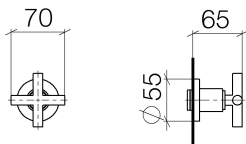

Bathtub - Tara.

Volume Control clockwise-closing 1/2" - polished chrome

Article number: 36 607 892-00

- Flange diameter 2-1/8"
- Ceramic disc cartridge
- (ADA)

polished chrome

Accessory is required for this item.

Dimensional drawing

All dimensions in mm / inch = mm x 0,0394

Bathtub - Tara.

Volume Control clockwise-closing 1/2" - polished chrome

Article number: 36 607 892-00

Bathtub - Tara.

Volume Control clockwise-closing 1/2" - polished chrome

Required article

35 607 970-90 0010

Rough for volume control 1/2"

-