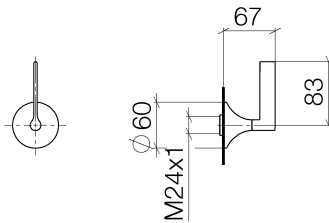

## Bathtub - VAIA

Volume Control clockwise-closing 1/2" - polished chrome

Article number: 36 607 819-00

- Flange diameter 2-3/8"
- Ceramic disc cartridge
- (ADA)

polished chrome

Accessory is required for this item.

## Dimensional drawing

All dimensions in mm / inch = mm x 0,0394

Bathtub - VAIA

Volume Control clockwise-closing 1/2" - polished chrome

Article number: 36 607 819-00

Bathtub - VAIA

Volume Control clockwise-closing 1/2" - polished chrome

## Required article

35 607 970-90 0010

Rough for volume control 1/2"

Bathtub - VAIA

Volume Control clockwise-closing 1/2" - polished chrome

Article number: 36 607 819-00

### Spare parts list

Number	Item Number	Designation	Number of units
1	90 90 03 143 00 90	top	1
2	09 31 11 008 90	pin	1
3	09 21 02 163 90	disc	1
4	90 20 80 015 00-00	handle	1