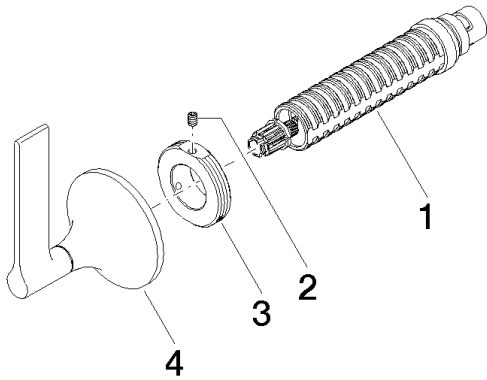

## Required article

35 607 970-90 0010

Rough for volume control 1/2"

Bathtub - VAIA

Volume Control clockwise-closing 1/2" - polished chrome

Article number: 36 607 819-00

### Spare parts list

Number	Item Number	Designation	Number of units
1	90 90 03 143 00 90	top	1
2	09 31 11 008 90	pin	1
3	09 21 02 163 90	disc	1
4	90 20 80 015 00-00	handle	1