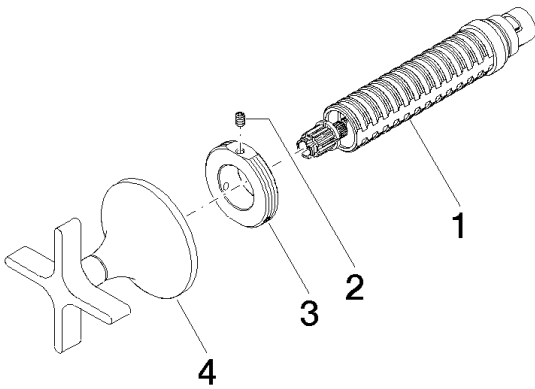

### Required article

35 607 970-90 0010

Rough for volume control 1/2"

Bathtub - VAIA

Volume Control clockwise-closing 1/2" - polished chrome

Article number: 36 607 809-00

### Spare parts list

Number	Item Number	Designation	Number of units
1	90 90 03 143 00 90	top	1
2	09 31 11 008 90	pin	1
3	09 21 02 163 90	disc	1
4	90 20 80 014 00-00	handle	1