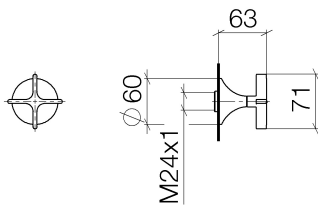

Bathtub - VAIA  
Volume Control clockwise-closing 1/2" - polished chrome  
Article number: 36 607 809-00

- Flange diameter 2-3/8"
- Ceramic disc cartridge
- (ADA)

polished chrome

Accessory is required for this item.

## Dimensional drawing

All dimensions in mm / inch = mm x 0,0394

Bathtub - VAIA

Volume Control clockwise-closing 1/2" - polished chrome

Article number: 36 607 809-00

## Bathtub - VAIA

Volume Control clockwise-closing 1/2" - polished chrome

Article number: 36 607 809-00

### Spare parts list

Number	Item Number	Designation	Number of units
1	90 90 03 143 00 90	top	1
2	09 31 11 008 90	pin	1
3	09 21 02 163 90	disc	1
4	90 20 80 014 00-00	handle	1