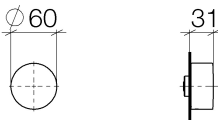

## Bathtub - CL.1

Volume Control clockwise-closing 1/2" - polished chrome

Article number: 36 607 740-00

- Without flange
- Handle Ø 2-3/8"
- Ceramic disc cartridge

polished chrome

Accessory is required for this item.

## Dimensional drawing

All dimensions in mm / inch = mm x 0,0394

Bathtub - CL.1

Volume Control clockwise-closing 1/2" - polished chrome

Article number: 36 607 740-00

## Bathtub - CL.1

Volume Control clockwise-closing 1/2" - polished chrome

Article number: 36 607 740-00

### Spare parts list

Number	Item Number	Designation	Number of units
1	09 20 74 004-00	handle	1
2	04 27 74 004 00-00	rosette	1
3	09 12 12 002 90	fixing cap	1
4	09 31 11 055 90	pin	1
5	09 27 74 004-00	rosette	1
6	04 29 06 020 00-00	spindle	1
7	09 14 10 060 90	seal	1
8	09 29 06 020-00	spindle	1
9	09 14 15 020 90	ring	1
10	09 23 30 023 90	nut	1
11	09 30 01 107 90	sleeve	1
12	90 90 03 143 00 90	top	1