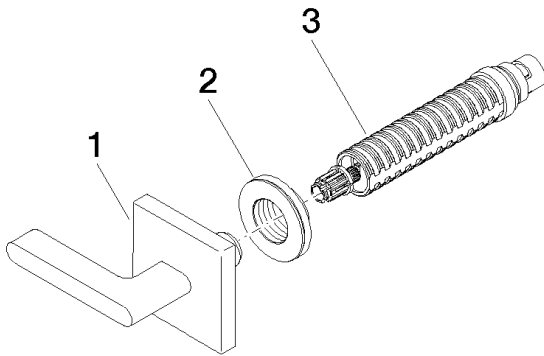

Required article

35 607 970-90 0010

Rough for volume control 1/2"

Bathtub - CL.1

Volume Control clockwise-closing 1/2" - polished chrome

Article number: 36 607 715-00

Spare parts list

Number	Item Number	Designation	Number of units
1	90 20 70 057 06-00	handle	1
2	09 21 02 108 90	disc	1
3	90 90 03 143 00 90	top	1