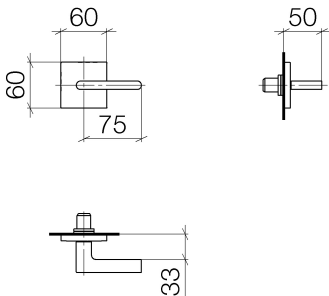

Bathtub - CL.1

Volume Control clockwise-closing 1/2" - polished chrome

Article number: 36 607 715-00

- Flange 2-3/8" x 2-3/8"
- Ceramic disc cartridge
- (ADA)

polished chrome

Accessory is required for this item.

Dimensional drawing

All dimensions in mm / inch = mm x 0,0394

Bathtub - CL.1

Volume Control clockwise-closing 1/2" - polished chrome

Article number: 36 607 715-00

Bathtub - CL.1

Volume Control clockwise-closing 1/2" - polished chrome

Required article

35 607 970-90 0010

Rough for volume control 1/2"

Bathtub - CL.1

Volume Control clockwise-closing 1/2" - polished chrome

Article number: 36 607 715-00

Spare parts list

Number	Item Number	Designation	Number of units
1	90 20 70 057 06-00	handle	1
2	09 21 02 108 90	disc	1
3	90 90 03 143 00 90	top	1