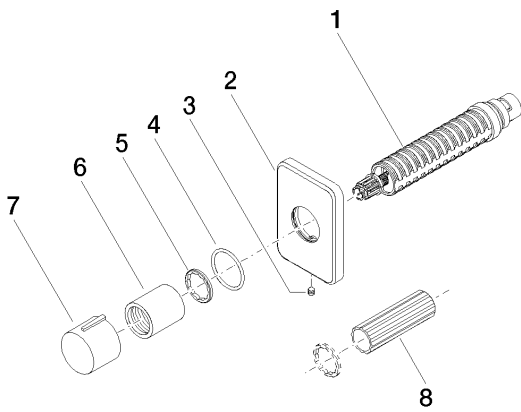

Bathtub - LULU
Volume Control clockwise-closing 1/2" - polished chrome
Article number: 36 607 710-00

- Flange 3-1/8" x 2-1/8"
- Ceramic disc cartridge

polished chrome

Accessory is required for this item.

Dimensional drawing

All dimensions in mm / inch = mm x 0,0394

Bathtub - LULU

Volume Control clockwise-closing 1/2" - polished chrome

Article number: 36 607 710-00

Bathtub - LULU
Volume Control clockwise-closing 1/2" - polished chrome
Article number: 36 607 710-00

Required article

35 607 970-90 0010
Rough for volume control 1/2"

Bathtub - LULU
 Volume Control clockwise-closing 1/2" - polished chrome
 Article number: 36 607 710-00

Spare parts list

Number	Item Number	Designation	Number of units
1	90 90 03 143 00 90	top	1
2	09 27 71 029-00	rosette	1
3	09 31 11 007 90	pin	1
4	09 14 10 063 90	seal	1
5	09 16 01 025 90	ring	1
6	09 21 02 070-00	cover	1
7	09 20 97 030-00	handle	1
8	09 30 09 010 90	key	1