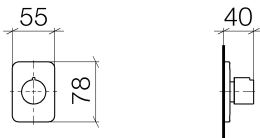

Bathtub - LULU
Volume Control clockwise-closing 1/2" - polished chrome
Article number: 36 607 710-00

- Flange 3-1/8" x 2-1/8"
- Ceramic disc cartridge

polished chrome

Accessory is required for this item.

Dimensional drawing

All dimensions in mm / inch = mm x 0,0394

Bathtub - LULU

Volume Control clockwise-closing 1/2" - polished chrome

Article number: 36 607 710-00

Bathtub - LULU
Volume Control clockwise-closing 1/2" - polished chrome
Article number: 36 607 710-00

Required article

35 607 970-90 0010
Rough for volume control 1/2"

Bathtub - LULU
 Volume Control clockwise-closing 1/2" - polished chrome
 Article number: 36 607 710-00

Spare parts list

Number	Item Number	Designation	Number of units
1	90 90 03 143 00 90	top	1
2	09 27 71 029-00	rosette	1
3	09 31 11 007 90	pin	1
4	09 14 10 063 90	seal	1
5	09 16 01 025 90	ring	1
6	09 21 02 070-00	cover	1
7	09 20 97 030-00	handle	1
8	09 30 09 010 90	key	1