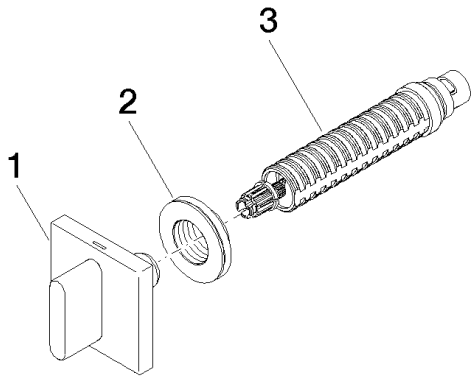

Required article

35 607 970-90 0010

Rough for volume control 1/2"

Bathtub - CL.1

Volume Control clockwise-closing cold 1/2" - polished chrome

Article number: 36 607 706-00

Spare parts list

Number	Item Number	Designation	Number of units
1	90 20 70 051 02-00	handle (cold)	1
2	09 21 02 108 90	disc	1
3	90 90 03 143 00 90	top	1