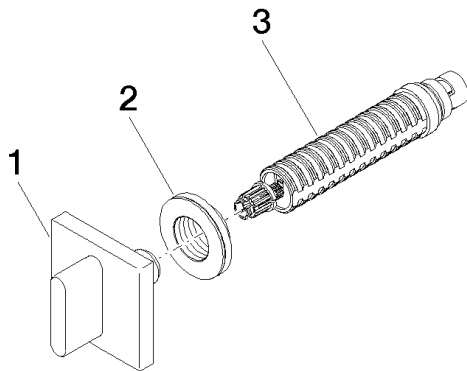

Required article

35 607 970-90 0010

Rough for volume control 1/2"

Bathtub - CL.1

Volume Control clockwise-closing 1/2" - polished chrome

Article number: 36 607 705-00

Spare parts list

Number	Item Number	Designation	Number of units
1	90 20 70 051 01-00	handle	1
2	09 21 02 108 90	disc	1
3	90 90 03 143 00 90	top	1