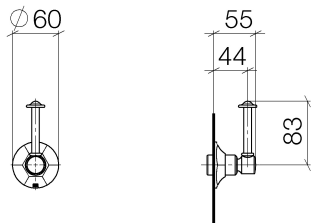

Bathtub - Madison Flair
Volume Control clockwise-closing 1/2" - polished chrome
Article number: 36 607 371-00

polished chrome

Dimensional drawing

All dimensions in mm / inch = mm x 0,0394

Bathtub - Madison Flair

Volume Control clockwise-closing 1/2" - polished chrome

Article number: 36 607 371-00

Bathtub - Madison Flair
Volume Control clockwise-closing 1/2" - polished chrome
Article number: 36 607 371-00

Other surface finishes