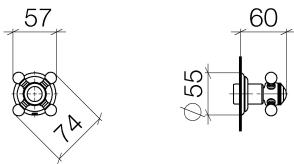

Bathtub - Madison

Volume Control clockwise-closing 1/2" - polished chrome

Article number: 36 607 361-00

- Flange diameter 2-1/8"
- Ceramic disc cartridge
- Includes 3x porcelain inserts: HOT, COLD and BLANK
- (ADA)

polished chrome

Accessory is required for this item.

Dimensional drawing

All dimensions in mm / inch = mm x 0,0394

Bathtub - Madison

Volume Control clockwise-closing 1/2" - polished chrome

Article number: 36 607 361-00

Required article

35 607 970-90 0010

Rough for volume control 1/2"

-

Bathtub - Madison

Volume Control clockwise-closing 1/2" - polished chrome

Article number: 36 607 361-00

Spare parts list

Number	Item Number	Designation	Number of units
1	90 90 03 143 00 90	top	1
2	09 23 10 125-00	nut	1
3	09 14 10 063 90	seal	1
4	09 27 36 102-00	rosette	1
5	09 30 30 075 90	screw	1
6	09 30 11 194 90	disc	1
7	09 18 30 007-00	sleeve	1
8	09 28 10 030 90	ring	1
9	09 12 12 064-00	base	1
10	09 14 15 021 90	ring	1
11	09 21 02 161-00	cover	1
12	04 20 36 100 02-00	handle	1
13	04 20 36 100 00-00	handle (cold)	1
14	04 20 36 100 01-00	handle (hot)	1
15	09 20 36 005-00	handle	1
16	09 26 01 016 90	accessories	1
17	09 26 01 010 90	accessories	1
18	09 26 01 011 90	accessories	1