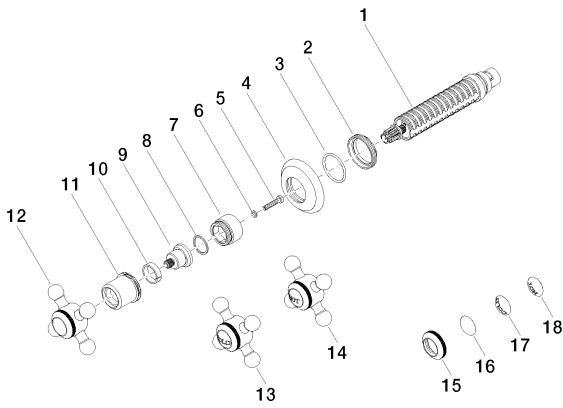

Bathtub - Madison

Volume Control clockwise-closing 1/2" - polished chrome

Article number: 36 607 361-00

- Flange diameter 2-1/8"
- Ceramic disc cartridge
- Includes 3x porcelain inserts: HOT, COLD and BLANK
- (ADA)

polished chrome

Accessory is required for this item.

Dimensional drawing

All dimensions in mm / inch = mm x 0,0394

Bathtub - Madison

Volume Control clockwise-closing 1/2" - polished chrome

Article number: 36 607 361-00

Required article

35 607 970-90 0010

Rough for volume control 1/2"

-

Bathtub - Madison

Volume Control clockwise-closing 1/2" - polished chrome

Article number: 36 607 361-00

Spare parts list

Number	Item Number	Designation	Number of units
1	90 90 03 143 00 90	top	1
2	09 23 10 125-00	nut	1
3	09 14 10 063 90	seal	1
4	09 27 36 102-00	rosette	1
5	09 30 30 075 90	screw	1
6	09 30 11 194 90	disc	1
7	09 18 30 007-00	sleeve	1
8	09 28 10 030 90	ring	1
9	09 12 12 064-00	base	1
10	09 14 15 021 90	ring	1
11	09 21 02 161-00	cover	1
12	04 20 36 100 02-00	handle	1
13	04 20 36 100 00-00	handle (cold)	1
14	04 20 36 100 01-00	handle (hot)	1
15	09 20 36 005-00	handle	1
16	09 26 01 016 90	accessories	1
17	09 26 01 010 90	accessories	1
18	09 26 01 011 90	accessories	1