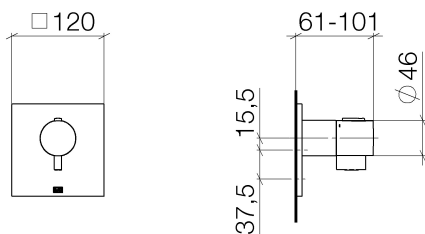

Bathtub - CL.1

xTOOL Concealed thermostat without volume control 3/4" - polished chrome

Article number: 36 503 985-00

- Cover plate 4-3/4" x 4-3/4"
- Temperature control handle with safety lock at 100 °F/ 38°C
- Thermostat cartridge
- (ADA)
- NOTE: Important! Due to minimum rough-in requirements, a framing of 2 x 6 studs may be needed.

polished chrome

Accessory is required for this item.

Dimensional drawing

All dimensions in mm / inch = mm x 0,0394

Bathtub - CL.1

xTOOL Concealed thermostat without volume control 3/4" - polished chrome

Article number: 36 503 985-00

Bathtub - CL.1

xTOOL Concealed thermostat without volume control 3/4" - polished chrome

Article number: 36 503 985-00

Other surface finishes

platinum matte
36 503 985-06

platinum
36 503 985-08

Brushed Durabrass
36 503 985-28

Required article

35 503 970-90 0010

xTOOL Concealed thermostat
rough without volume control
3/4" -

Bathtub - CL.1

xTOOL Concealed thermostat without volume control 3/4" - polished chrome

Article number: 36 503 985-00