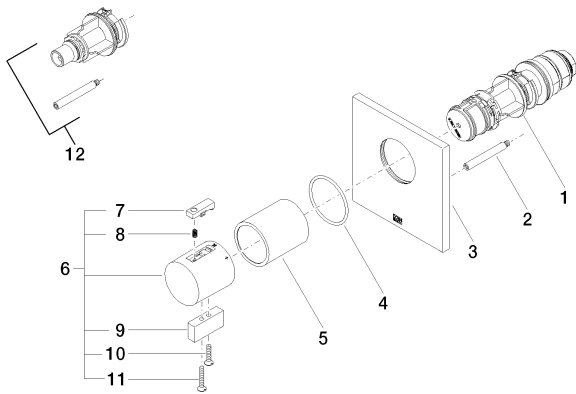

Required article

35 503 970-90 0010

xTOOL Concealed thermostat
rough without volume control
3/4" -

Bathtub - CL.1

xTOOL Concealed thermostat without volume control 3/4" - polished chrome

Article number: 36 503 985-00

Spare parts list

Number	Item Number	Designation	Number of units
1	90 15 02 065 00 90	cartridge	1
2	04 31 09 095 00 90	bar	1
3	09 11 02 196-00	cover	1
4	09 14 10 049 90	seal	1
5	09 21 02 112-00	sleeve	1
6	04 17 33 006 00-00	handle	1
7	09 21 33 010-00	handle	1
8	09 16 02 027 90	spring	1
9	09 20 33 006-00	handle	1
10	09 30 30 159-00	screw	1
11	09 30 30 160-00	screw	2
12	12 178 970 90	Extension 1-3/4" -	1