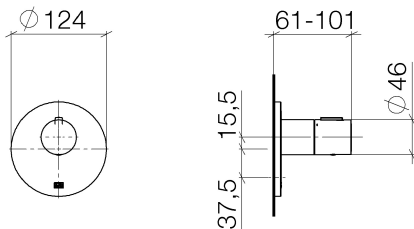

Bathtub - Meta

xTOOL Concealed thermostat without volume control 3/4" - polished chrome

Article number: 36 503 979-00

- Cover plate Ø 4-7/8"
- Temperature control handle with safety lock at 100 °F/ 38°C
- Thermostat cartridge

polished chrome

Accessory is required for this item.

Dimensional drawing

All dimensions in mm / inch = mm x 0,0394

Bathtub - Meta

xTOOL Concealed thermostat without volume control 3/4" - polished chrome

Article number: 36 503 979-00

## Bathtub - Meta

xTOOL Concealed thermostat without volume control 3/4" - polished chrome

Article number: 36 503 979-00

### Required article

35 503 970-90 0010

xTOOL Concealed thermostat  
rough without volume control  
3/4" -

Bathtub - Meta

xTOOL Concealed thermostat without volume control 3/4" - polished chrome

Article number: 36 503 979-00