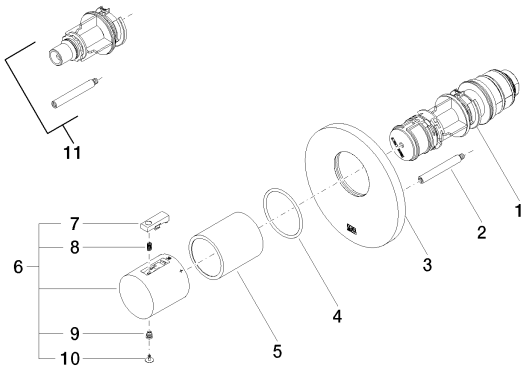

### Required article

35 503 970-90 0010

xTOOL Concealed thermostat  
rough without volume control  
3/4" -

Bathtub - Meta

xTOOL Concealed thermostat without volume control 3/4" - polished chrome

Article number: 36 503 979-00

Spare parts list

Number	Item Number	Designation	Number of units
1	90 15 02 065 00 90	cartridge	1
2	04 31 09 095 00 90	bar	1
3	09 11 02 162-00	cover	1
4	09 14 10 049 90	seal	1
5	09 21 02 112-00	sleeve	1
6	04 17 33 004 01-00	handle	1
7	09 21 33 010-00	handle	1
8	09 16 02 027 90	spring	1
9	09 30 30 136 90	screw	1
10	09 31 20 049-00	plug	1
11	12 178 970 90	Extension 1-3/4" -	1