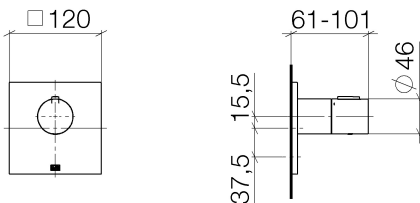

Bathtub - MEM

xTOOL Concealed thermostat without volume control 3/4" - polished chrome

Article number: 36 503 780-00

- Cover plate 4-3/4" x 4-3/4"
- Temperature control handle with safety lock at 100 °F/ 38°C
- Thermostat cartridge
- NOTE: Important! Due to minimum rough-in requirements, a framing of 2 x 6 studs may be needed.

polished chrome

Accessory is required for this item.

Dimensional drawing

All dimensions in mm / inch = mm x 0,0394

Bathtub - MEM

xTOOL Concealed thermostat without volume control 3/4" - polished chrome

Article number: 36 503 780-00