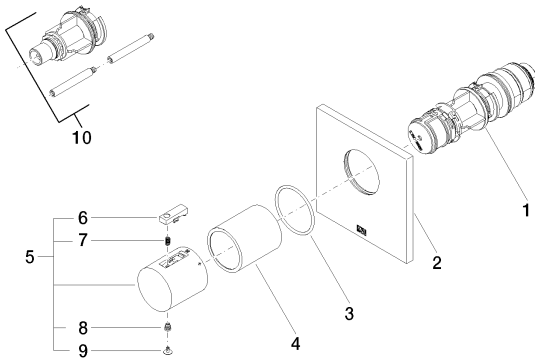

Required article

35 503 970-90 0010

xTOOL Concealed thermostat
rough without volume control
3/4" -

Bathtub - MEM

xTOOL Concealed thermostat without volume control 3/4" - polished chrome

Article number: 36 503 780-00

Spare parts list

Number	Item Number	Designation	Number of units
1	90 15 02 065 00 90	cartridge	1
2	09 11 02 196-00	cover	1
3	09 14 10 049 90	seal	1
4	09 21 02 112-00	sleeve	1
5	04 17 33 004 01-00	handle	1
6	09 21 33 010-00	handle	1
7	09 16 02 027 90	spring	1
8	09 30 30 136 90	screw	1
9	09 31 20 049-00	plug	1
10	12 178 970 90	Extension 1-3/4" -	1