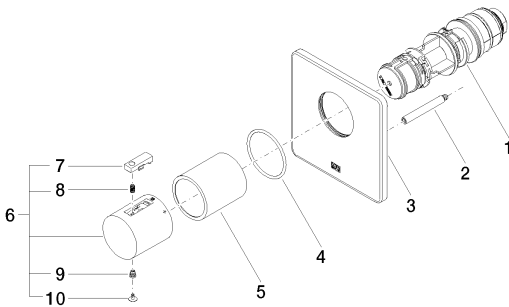

## Required article

35 503 970-90 0010

xTOOL Concealed thermostat  
rough without volume control  
3/4" -

Bathtub - LULU  
 xTOOL Concealed thermostat without volume control 3/4" - polished chrome  
 Article number: 36 503 710-00

Spare parts list

Number	Item Number	Designation	Number of units
1	90 15 02 065 00 90	cartridge	1
2	04 31 09 095 00 90	bar	1
3	09 11 02 329-00	plate	1
4	09 14 10 049 90	seal	1
5	09 21 02 112-00	sleeve	1
6	04 17 33 004 01-00	handle	1
7	09 21 33 010-00	handle	1
8	09 16 02 027 90	spring	1
9	09 30 30 136 90	screw	1
10	09 31 20 049-00	plug	1