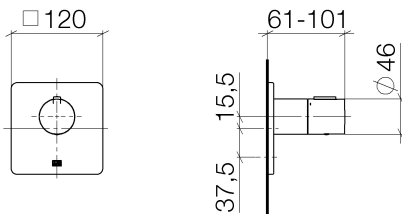

## Bathtub - LULU

xTOOL Concealed thermostat without volume control 3/4" - polished chrome

Article number: 36 503 710-00

- Cover plate 4-3/4" x 4-3/4"
- Temperature control handle with safety lock at 100 °F/ 38°C
- Thermostat cartridge

## Dimensional drawing

All dimensions in mm / inch = mm x 0,0394

Bathtub - LULU

xTOOL Concealed thermostat without volume control 3/4" - polished chrome

Article number: 36 503 710-00

## Bathtub - LULU

xTOOL Concealed thermostat without volume control 3/4" - polished chrome

Article number: 36 503 710-00

## Required article

35 503 970-90 0010

xTOOL Concealed thermostat  
rough without volume control  
3/4" -

Bathtub - LULU  
 xTOOL Concealed thermostat without volume control 3/4" - polished chrome  
 Article number: 36 503 710-00