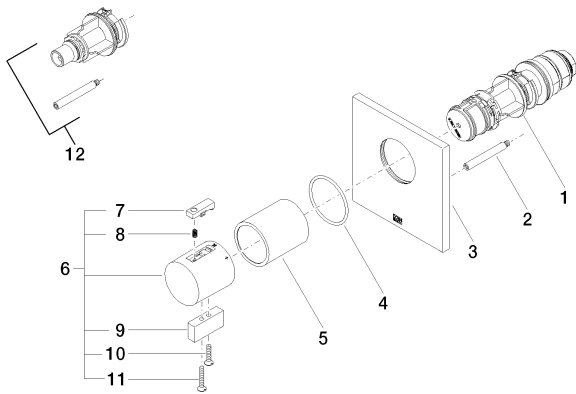

Required article

35 503 970-90 0010

xTOOL Concealed thermostat
rough without volume control
3/4" -

Bathtub - CL.1

xTOOL Concealed thermostat without volume control 1/2" - polished chrome

Article number: 36 501 985-00

Spare parts list

Number	Item Number	Designation	Number of units
1	90 15 02 063 00 90	cartridge	1
2	04 31 09 095 00 90	bar	1
3	09 11 02 196-00	cover	1
4	09 14 10 049 90	seal	1
5	09 21 02 112-00	sleeve	1
6	04 17 33 006 00-00	handle	1
7	09 21 33 010-00	handle	1
8	09 16 02 027 90	spring	1
9	09 20 33 006-00	handle	1
10	09 30 30 159-00	screw	1
11	09 30 30 160-00	screw	2
12	12 178 970 90	Extension 1-3/4" -	1