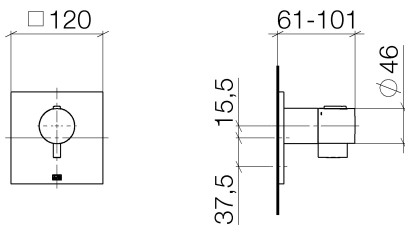

Bathtub - CL.1

xTOOL Concealed thermostat without volume control 1/2" - polished chrome

Article number: 36 501 985-00

- Cover plate 4-3/4" x 4-3/4"
- Temperature control handle with safety lock at 100 °F/ 38°C
- Thermostat cartridge
- (ADA)
- NOTE: Important! Due to minimum rough-in requirements, a framing of 2 x 6 studs may be needed.

polished chrome

Accessory is required for this item.

Dimensional drawing

All dimensions in mm / inch = mm x 0,0394

Bathtub - CL.1

xTOOL Concealed thermostat without volume control 1/2" - polished chrome

Article number: 36 501 985-00

Bathtub - CL.1

xTOOL Concealed thermostat without volume control 1/2" - polished chrome

Article number: 36 501 985-00

Other surface finishes

platinum matte
36 501 985-06

platinum
36 501 985-08

Brushed Durabrass
36 501 985-28

Required article

35 503 970-90 0010

xTOOL Concealed thermostat
rough without volume control
3/4" -

Bathtub - CL.1

xTOOL Concealed thermostat without volume control 1/2" - polished chrome

Article number: 36 501 985-00