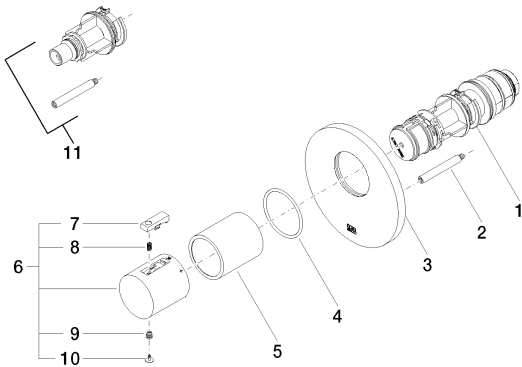

### Required article

35 503 970-90 0010

xTOOL Concealed thermostat  
rough without volume control  
3/4" -

Bathtub - Meta

xTOOL Concealed thermostat without volume control 1/2" - polished chrome

Article number: 36 501 979-00

Spare parts list

Number	Item Number	Designation	Number of units
1	90 15 02 063 00 90	cartridge	1
2	04 31 09 095 00 90	bar	1
3	09 11 02 162-00	cover	1
4	09 14 10 049 90	seal	1
5	09 21 02 112-00	sleeve	1
6	04 17 33 004 01-00	handle	1
7	09 21 33 010-00	handle	1
8	09 16 02 027 90	spring	1
9	09 30 30 136 90	screw	1
10	09 31 20 049-00	plug	1
11	12 178 970 90	Extension 1-3/4" -	1