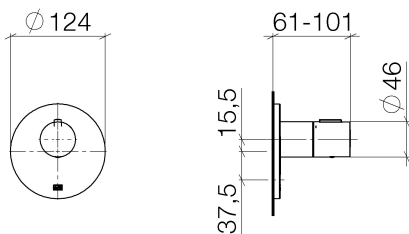

## Bathtub - Meta

xTOOL Concealed thermostat without volume control 1/2" - polished chrome

Article number: 36 501 979-00

- Cover plate Ø 4-7/8"
- Temperature control handle with safety lock at 100 °F/ 38°C
- Thermostat cartridge

## Dimensional drawing

All dimensions in mm / inch = mm x 0,0394

Bathtub - Meta

xTOOL Concealed thermostat without volume control 1/2" - polished chrome

Article number: 36 501 979-00

## Bathtub - Meta

xTOOL Concealed thermostat without volume control 1/2" - polished chrome

Article number: 36 501 979-00