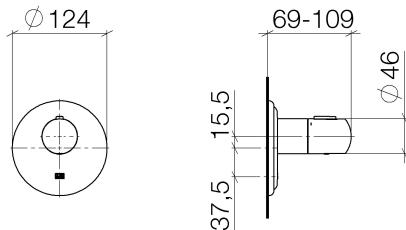

Bathtub - Madison

xTOOL Concealed thermostat without volume control 1/2" - polished chrome

Article number: 36 501 977-00

- Cover plate Ø 4-7/8"
- Temperature control handle with safety lock at 100 °F/ 38°C
- Thermostat cartridge

polished chrome

Accessory is required for this item.

Dimensional drawing

All dimensions in mm / inch = mm x 0,0394

Bathtub - Madison

xTOOL Concealed thermostat without volume control 1/2" - polished chrome

Article number: 36 501 977-00

Bathtub - Madison

xTOOL Concealed thermostat without volume control 1/2" - polished chrome

Article number: 36 501 977-00

Other surface finishes

platinum matte
36 501 977-06

platinum
36 501 977-08

Required article

35 503 970-90 0010

xTOOL Concealed thermostat
rough without volume control
3/4" -