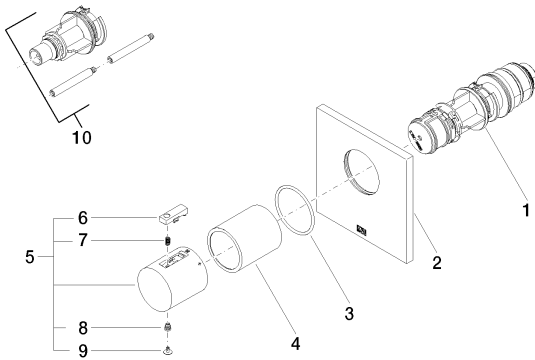

Required article

35 503 970-90 0010

xTOOL Concealed thermostat
rough without volume control
3/4" -

Bathtub - CL.1

xTOOL Concealed thermostat without volume control 1/2" - polished chrome

Article number: 36 501 780-00

Spare parts list

Number	Item Number	Designation	Number of units
1	90 15 02 063 00 90	cartridge	1
2	09 11 02 196-00	cover	1
3	09 14 10 049 90	seal	1
4	09 21 02 112-00	sleeve	1
5	04 17 33 004 01-00	handle	1
6	09 21 33 010-00	handle	1
7	09 16 02 027 90	spring	1
8	09 30 30 136 90	screw	1
9	09 31 20 049-00	plug	1
10	12 178 970 90	Extension 1-3/4" -	1