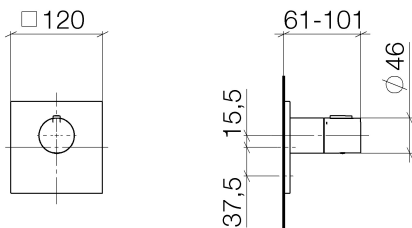

Bathtub - CL.1

xTOOL Concealed thermostat without volume control 1/2" - polished chrome

Article number: 36 501 780-00

- Cover plate 4-3/4" x 4-3/4"
- Temperature control handle with safety lock at 100 °F/ 38°C
- Thermostat cartridge
- NOTE: Important! Due to minimum rough-in requirements, a framing of 2 x 6 studs may be needed.

polished chrome

Accessory is required for this item.

Dimensional drawing

All dimensions in mm / inch = mm x 0,0394

Bathtub - CL.1

xTOOL Concealed thermostat without volume control 1/2" - polished chrome

Article number: 36 501 780-00

Bathtub - CL.1

xTOOL Concealed thermostat without volume control 1/2" - polished chrome

Article number: 36 501 780-00

Other surface finishes

platinum matte
36 501 780-06

platinum
36 501 780-08

Brushed Durabrass
36 501 780-28

Required article

35 503 970-90 0010

xTOOL Concealed thermostat
rough without volume control
3/4" -

Bathtub - CL.1

xTOOL Concealed thermostat without volume control 1/2" - polished chrome

Article number: 36 501 780-00