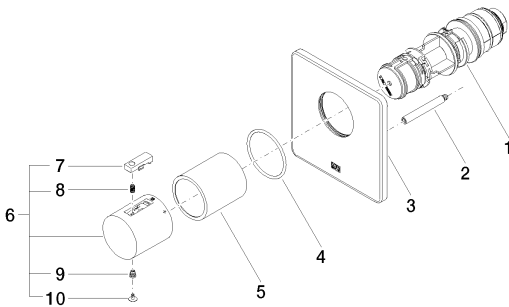

## Required article

35 503 970-90 0010  
xTOOL Concealed thermostat  
rough without volume control  
3/4" -

Bathtub - LULU

xTOOL Concealed thermostat without volume control 1/2" - polished chrome

Article number: 36 501 710-00

### Spare parts list

Number	Item Number	Designation	Number of units
1	90 15 02 063 00 90	cartridge	1
2	04 31 09 095 00 90	bar	1
3	09 11 02 329-00	plate	1
4	09 14 10 049 90	seal	1
5	09 21 02 112-00	sleeve	1
6	04 17 33 004 01-00	handle	1
7	09 21 33 010-00	handle	1
8	09 16 02 027 90	spring	1
9	09 30 30 136 90	screw	1
10	09 31 20 049-00	plug	1