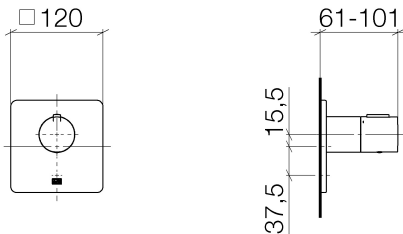

Bathtub - LULU

xTOOL Concealed thermostat without volume control 1/2" - polished chrome

Article number: 36 501 710-00

- Cover plate 4-3/4" x 4-3/4"
- Temperature control handle with safety lock at 100 °F/ 38°C
- Thermostat cartridge

polished chrome

Accessory is required for this item.

Dimensional drawing

All dimensions in mm / inch = mm x 0,0394

Bathtub - LULU

xTOOL Concealed thermostat without volume control 1/2" - polished chrome

Article number: 36 501 710-00

Bathtub - LULU  
xTOOL Concealed thermostat without volume control 1/2" - polished chrome  
Article number: 36 501 710-00

## Required article

35 503 970-90 0010  
xTOOL Concealed thermostat  
rough without volume control  
3/4" -

Bathtub - LULU

xTOOL Concealed thermostat without volume control 1/2" - polished chrome

Article number: 36 501 710-00