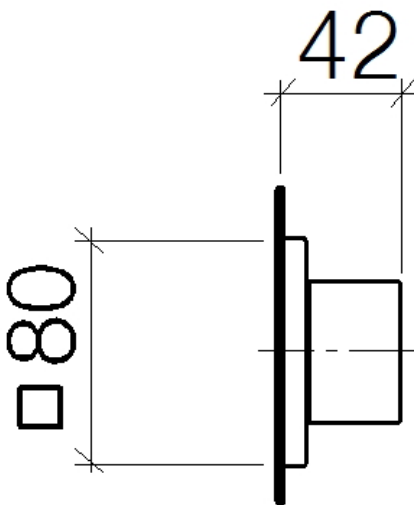

## Shower - MEM

Wall mounted two- and three-way diverter trim - polished chrome

Article number: 36 104 782-00

- Manual diverter
- Flange 3-1/8" x 3-1/8"
- (ADA)

polished chrome

Accessory is required for this item.

## Dimensional drawing

All dimensions in mm / inch = mm x 0,0394

Shower - MEM

Wall mounted two- and three-way diverter trim - polished chrome

Article number: 36 104 782-00

## Shower - MEM

Wall mounted two- and three-way diverter trim - polished chrome

Article number: 36 104 782-00

### Spare parts list

Number	Item Number	Designation	Number of units
1	09 21 02 109 90	cover	1
2	90 20 78 002 03-00	handle	1