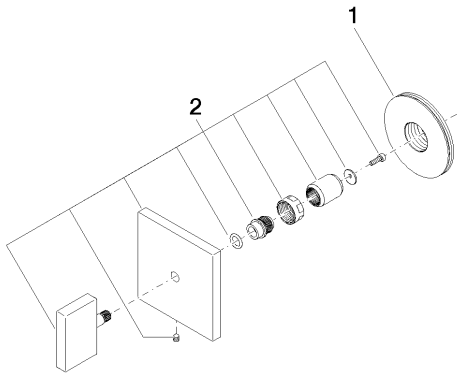

35 124 970-90 0010
Wall mounted two-way
diverter -

Shower - MEM

Wall mounted two- and three-way diverter trim - polished chrome

Article number: 36 104 782-00

Spare parts list

Number	Item Number	Designation	Number of units
1	09 21 02 109 90	cover	1
2	90 20 78 002 03-00	handle	1