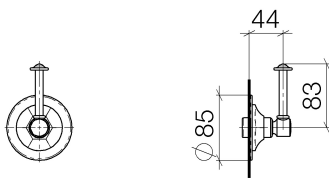

Shower - Madison

Wall mounted two- and three-way diverter trim - polished chrome

Article number: 36 104 371-00

- Manual diverter
- Flange diameter 3-3/8"
- (ADA)

polished chrome

Dimensional drawing

All dimensions in mm / inch = mm x 0,0394

Shower - Madison

Wall mounted two- and three-way diverter trim - polished chrome

Article number: 36 104 371-00

Shower - Madison

Wall mounted two- and three-way diverter trim - polished chrome

Article number: 36 104 371-00

Spare parts list

Number	Item Number	Designation	Number of units
1	90 27 97 007 00-00	cover	1
2	09 23 10 125-00	nut	1
3	09 14 10 063 90	seal	1
4	09 27 37 101-00	rosette	1
5	09 30 30 069 90	screw	1
6	09 30 11 194 90	disc	1
7	09 18 30 007-00	sleeve	1
8	09 28 10 030 90	ring	1
9	09 12 12 064-00	base	1
10	09 14 15 021 90	ring	1
11	09 21 02 160-00	cover	1
12	09 20 37 101-00	handle	1
13	09 20 37 001-00	handle	1
14	09 28 22 013 90	pipe	1
15	11 170 370-00	Lever insert - polished chrome	1
16	09 30 30 062-00	screw	1