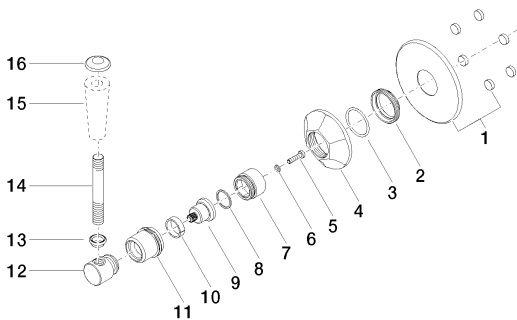

Shower - Madison

Wall mounted two- and three-way diverter trim - polished chrome

Article number: 36 104 371-00

- Manual diverter
- Flange diameter 3-3/8"
- (ADA)

polished chrome

Dimensional drawing

All dimensions in mm / inch = mm x 0,0394

Shower - Madison

Wall mounted two- and three-way diverter trim - polished chrome

Article number: 36 104 371-00

Shower - Madison

Wall mounted two- and three-way diverter trim - polished chrome

Article number: 36 104 371-00

Spare parts list

Number	Item Number	Designation	Number of units
1	90 27 97 007 00-00	cover	1
2	09 23 10 125-00	nut	1
3	09 14 10 063 90	seal	1
4	09 27 37 101-00	rosette	1
5	09 30 30 069 90	screw	1
6	09 30 11 194 90	disc	1
7	09 18 30 007-00	sleeve	1
8	09 28 10 030 90	ring	1
9	09 12 12 064-00	base	1
10	09 14 15 021 90	ring	1
11	09 21 02 160-00	cover	1
12	09 20 37 101-00	handle	1
13	09 20 37 001-00	handle	1
14	09 28 22 013 90	pipe	1
15	11 170 370-00	Lever insert - polished chrome	1
16	09 30 30 062-00	screw	1