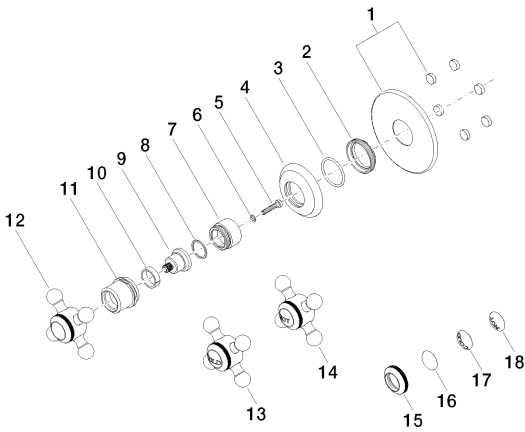

## Shower - Madison

Wall mounted two- and three-way diverter trim - polished chrome

Article number: 36 104 361-00

- Manual diverter
- Flange diameter 3-3/8"
- Includes BLANK porcelain insert
- (ADA)

polished chrome

## Dimensional drawing

All dimensions in mm / inch = mm x 0,0394

Shower - Madison

Wall mounted two- and three-way diverter trim - polished chrome

Article number: 36 104 361-00

### Required article

35 104 970-90 0010  
Wall mounted three-way  
diverter -

35 124 970-90 0010  
Wall mounted two-way  
diverter -

Shower - Madison

Wall mounted two- and three-way diverter trim - polished chrome

### Spare parts list

Number	Item Number	Designation	Number of units
1	90 27 97 007 00-00	cover	1
2	09 23 10 125-00	nut	1
3	09 14 10 063 90	seal	1
4	09 27 36 101-00	rosette	1
5	09 30 30 075 90	screw	1
6	09 30 11 194 90	disc	1
7	09 18 30 007-00	sleeve	1
8	09 28 10 030 90	ring	1
9	09 12 12 064-00	base	1
10	09 14 15 021 90	ring	1
11	09 21 02 160-00	cover	1
12	04 20 36 100 02-00	handle	1
13	04 20 36 100 00-00	handle ( cold )	1
14	04 20 36 100 01-00	handle ( hot )	1
15	09 20 36 005-00	handle	1
16	09 26 01 016 90	accessories	1
17	09 26 01 010 90	accessories	1
18	09 26 01 011 90	accessories	1