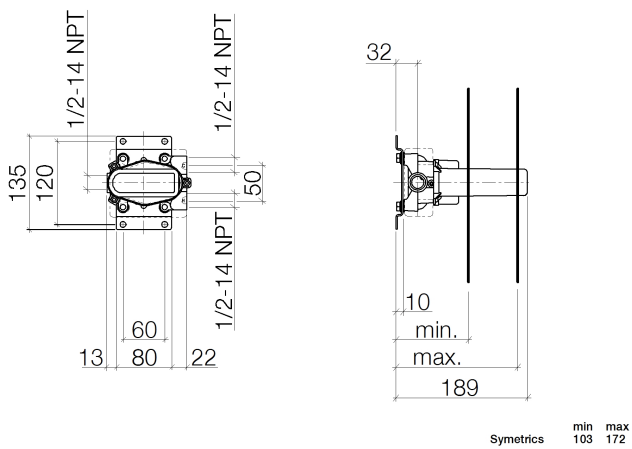

Shower - Concealed rough parts  
xGATE Rough for wall mounted mixing valve with volume control -  
Article number: 35 691 970-90 0010

- brass, lead free
- 2x female thread 1/2" connections
- 1x outlet 1/2"
- Mud guard
- 2x Water protection
- Sound insulation
- Center to center 2-3/8"
- Wall elbow 1/2" (concealed rough parts) Also compatible with xGrid
- Only for use with basin spouts.

Dimensional drawing

All dimensions in mm / inch = mm x 0,0394

Shower - Concealed rough parts  
xGATE Rough for wall mounted mixing valve with volume control -  
Article number: 35 691 970-90 0010

### Flow rate chart

Shower - Concealed rough parts  
 xGATE Rough for wall mounted mixing valve with volume control -  
 Article number: 35 691 970-90 0010

### Spare parts list

Number	Item Number	Designation	Number of units
1	04 30 31 024 01 90	fixing set	2
2	09 30 30 152 90	screw	8
3	09 30 11 139 90	disc	8
4	09 17 20 094 90	holder	1
5	09 11 11 033 90	accessories	1
6	09 14 10 132 90	seal	3
7	09 31 20 027 10-00	plug	3
8	09 14 10 068 90	seal	1
9	09 14 10 112 90	seal	1
10	04 30 11 149 00 90	plug	1
11	04 31 20 006 00 90	plug	1
12	09 14 10 053 90	seal	1
13	09 23 01 131 90	back-flow preventer	2
14	09 14 10 077 90	seal	2
15	09 24 04 224 10 90	nipple	2
16	09 14 10 055 90	seal	2
17	09 30 30 112 90	screw	3
18	09 21 02 135 90	cap	1
19	04 14 03 114 00 90	gasket kit	1
20	04 17 20 100 00 90	fixing set	1
21	09 17 20 100 90	holder	1