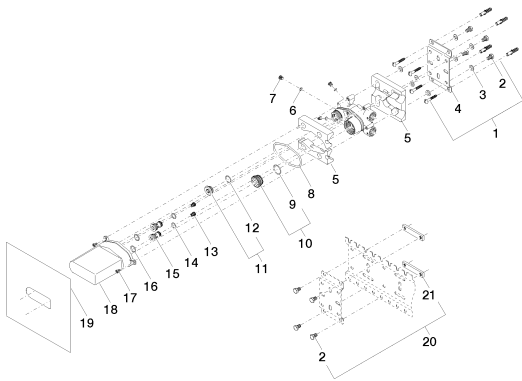

Shower - Concealed rough parts  
xGATE Rough for wall mounted mixing valve with volume control -  
Article number: 35 691 970-90 0010

- brass, lead free
- 2x female thread 1/2" connections
- 1x outlet 1/2"
- Mud guard
- 2x Water protection
- Sound insulation
- Center to center 2-3/8"
- Wall elbow 1/2" (concealed rough parts) Also compatible with xGrid
- Only for use with basin spouts.

Dimensional drawing

All dimensions in mm / inch = mm x 0,0394

Shower - Concealed rough parts  
xGATE Rough for wall mounted mixing valve with volume control -  
Article number: 35 691 970-90 0010

### Flow rate chart

Shower - Concealed rough parts  
 xGATE Rough for wall mounted mixing valve with volume control -  
 Article number: 35 691 970-90 0010

### Spare parts list

Number	Item Number	Designation	Number of units
1	04 30 31 024 01 90	fixing set	2
2	09 30 30 152 90	screw	8
3	09 30 11 139 90	disc	8
4	09 17 20 094 90	holder	1
5	09 11 11 033 90	accessories	1
6	09 14 10 132 90	seal	3
7	09 31 20 027 10-00	plug	3
8	09 14 10 068 90	seal	1
9	09 14 10 112 90	seal	1
10	04 30 11 149 00 90	plug	1
11	04 31 20 006 00 90	plug	1
12	09 14 10 053 90	seal	1
13	09 23 01 131 90	back-flow preventer	2
14	09 14 10 077 90	seal	2
15	09 24 04 224 10 90	nipple	2
16	09 14 10 055 90	seal	2
17	09 30 30 112 90	screw	3
18	09 21 02 135 90	cap	1
19	04 14 03 114 00 90	gasket kit	1
20	04 17 20 100 00 90	fixing set	1
21	09 17 20 100 90	holder	1