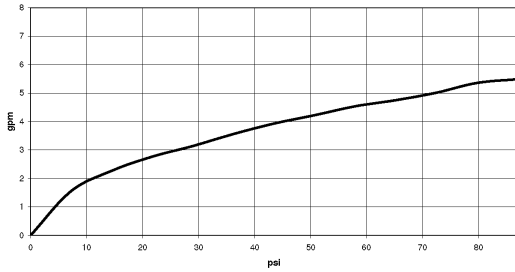

Dimensional drawing

All dimensions in mm / inch = mm x 0,0394

Shower - Concealed rough parts  
xGATE Rough for wall mounted mixing valve with volume control -  
Article number: 35 691 970-90 0010

### Flow rate chart

Shower - Concealed rough parts  
 xGATE Rough for wall mounted mixing valve with volume control -  
 Article number: 35 691 970-90 0010