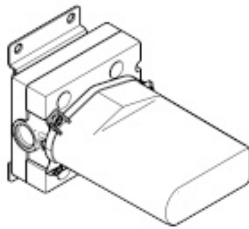

Shower - Concealed rough parts  
xGATE Rough for wall mounted mixing valve with volume control -  
Article number: 35 691 970-90 0010

- brass, lead free
- 2x female thread 1/2" connections
- 1x outlet 1/2"
- Mud guard
- 2x Water protection
- Sound insulation
- Center to center 2-3/8"
- Wall elbow 1/2" (concealed rough parts) Also compatible with xGrid
- Only for use with basin spouts.

Dimensional drawing

All dimensions in mm / inch = mm x 0,0394

Shower - Concealed rough parts  
xGATE Rough for wall mounted mixing valve with volume control -  
Article number: 35 691 970-90 0010

### Flow rate chart

Shower - Concealed rough parts  
 xGATE Rough for wall mounted mixing valve with volume control -  
 Article number: 35 691 970-90 0010