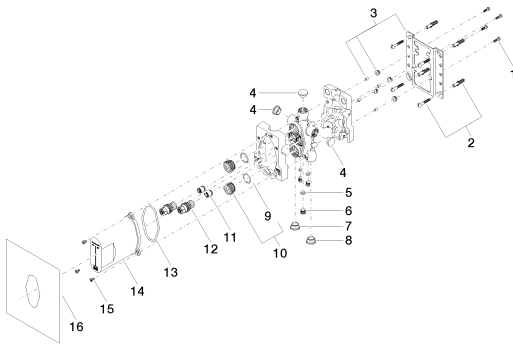

Shower - Concealed rough parts
Concealed thermostat with integrated supply stops -
Article number: 35 428 970-90 0010

- integrated stop
- lead free compliant
- 2x back flow preventer
- 2x Connection 1/2" IT (cold/warm), DN 15
- 3x outlet 1/2"
- Mud guard
- Water protection
- Noise and heat insulation
- Center to center 2-3/4"
- Wall elbow 1/2" (concealed rough parts) Also compatible with xGrid
- Only for combination with exposed trim parts 36 428 SSS-FF

Dimensional drawing

All dimensions in mm / inch = mm x 0,0394

Shower - Concealed rough parts
Concealed thermostat with integrated supply stops -
Article number: 35 428 970-90 0010

Flow rate chart

Shower - Concealed rough parts
 Concealed thermostat with integrated supply stops -
 Article number: 35 428 970-90 0010

Spare parts list

Number	Item Number	Designation	Number of units
1	09 30 30 171 90	screw	4
2	04 30 31 024 01 90	fixing set	2
3	04 17 20 127 00 90	holder	1
4	09 31 20 092 90	plug	3
5	09 14 10 139 90	seal	2
6	09 31 20 039 10 90	plug	2
7	09 31 20 093 90	plug	2
8	09 31 20 094 90	plug	2
9	09 14 10 112 90	seal	2
10	04 30 11 149 00 90	plug	2
11	09 23 01 040 90	back-flow preventer	2
12	04 29 05 031 01 90	insert	2
13	09 14 10 512 90	seal	1
14	04 21 02 146 00 90	cap	1
15	09 30 30 112 90	screw	3
16	04 14 03 080 00 90	gasket kit	1