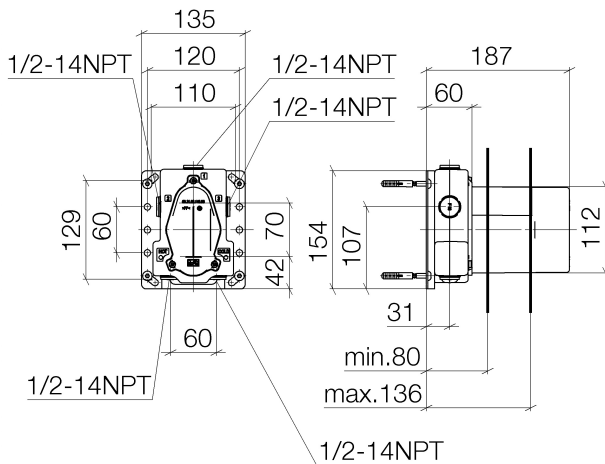

Shower - Concealed rough parts
Concealed thermostat with integrated supply stops -
Article number: 35 428 970-90 0010

- integrated stop
- lead free compliant
- 2x back flow preventer
- 2x Connection 1/2" IT (cold/warm), DN 15
- 3x outlet 1/2"
- Mud guard
- Water protection
- Noise and heat insulation
- Center to center 2-3/4"
- Wall elbow 1/2" (concealed rough parts) Also compatible with xGrid
- Only for combination with exposed trim parts 36 428 SSS-FF

Dimensional drawing

All dimensions in mm / inch = mm x 0,0394

Shower - Concealed rough parts
Concealed thermostat with integrated supply stops -
Article number: 35 428 970-90 0010

Flow rate chart

Shower - Concealed rough parts
 Concealed thermostat with integrated supply stops -
 Article number: 35 428 970-90 0010

Spare parts list

Number	Item Number	Designation	Number of units
1	09 30 30 171 90	screw	4
2	04 30 31 024 01 90	fixing set	2
3	04 17 20 127 00 90	holder	1
4	09 31 20 092 90	plug	3
5	09 14 10 139 90	seal	2
6	09 31 20 039 10 90	plug	2
7	09 31 20 093 90	plug	2
8	09 31 20 094 90	plug	2
9	09 14 10 112 90	seal	2
10	04 30 11 149 00 90	plug	2
11	09 23 01 040 90	back-flow preventer	2
12	04 29 05 031 01 90	insert	2
13	09 14 10 512 90	seal	1
14	04 21 02 146 00 90	cap	1
15	09 30 30 112 90	screw	3
16	04 14 03 080 00 90	gasket kit	1