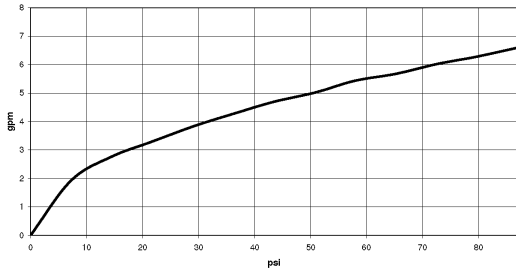

Shower - Concealed rough parts
Concealed thermostat with integrated supply stops -
Article number: 35 428 970-90 0010

- integrated stop
- lead free compliant
- 2x back flow preventer
- 2x Connection 1/2" IT (cold/warm), DN 15
- 3x outlet 1/2"
- Mud guard
- Water protection
- Noise and heat insulation
- Center to center 2-3/4"
- Wall elbow 1/2" (concealed rough parts) Also compatible with xGrid
- Only for combination with exposed trim parts 36 428 SSS-FF

Dimensional drawing

All dimensions in mm / inch = mm x 0,0394

Shower - Concealed rough parts
Concealed thermostat with integrated supply stops -
Article number: 35 428 970-90 0010

Flow rate chart

Shower - Concealed rough parts
 Concealed thermostat with integrated supply stops -
 Article number: 35 428 970-90 0010