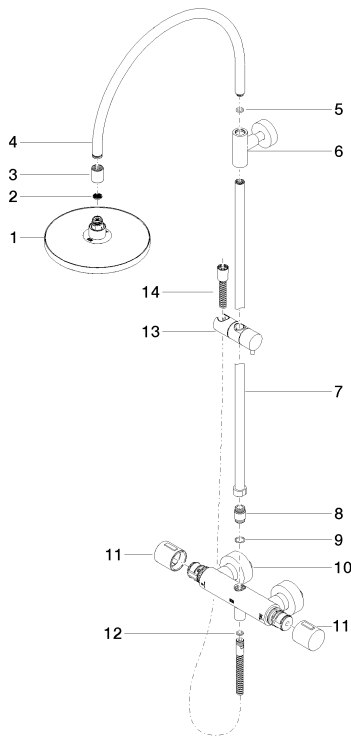

## Shower - Meta

Exposed shower set - polished chrome

Article number: 34 459 892-00 0010

- Projection 16-1/2"
- Rainshower
- Rain shower Ø 8-5/8"
- Rain shower with descaling system
- Rain shower water flow rate limited to max. 1.8 gpm
- Diverter with integrated volume control and integrated stops
- Flanges Ø 2-3/4"
- Height from center of faucet to bottom of rainhead 33-1/2"
- Height from center of faucet to top of shower arm 46-1/8"
- Center to center 5-7/8" ± 1/2"
- Metal shower hose 68-7/8" with anti-twist device
- 1/2" connection
- Slide bar
- Hole diameter 23,5 mm
- Internal backflow preventer.
- NOTE: Hand shower sold separately. Please see hand shower options under the miscellaneous articles section of each series.

### Dimensional drawing

All dimensions in mm / inch = mm x 0,0394

### Required article

35 080 970-90 0010

Rough-in adapter -

Shower - Meta  
Exposed shower set - polished chrome  
Article number: 34 459 892-00 0010

### Spare parts list

Number	Item Number	Designation	Number of units
1	04 12 05 092 10-00	shower	1
2	09 23 01 039 90	sieve	1
3	09 24 03 177 20-00	adaptor	1
4	04 28 22 097 20-00	spout	1
5	09 14 10 011 90	seal	1
6	90 17 11 037 00-00	holder	1
7	90 28 22 096 00-00	pipe	1
8	09 31 20 520-00	nipple	1
9	09 14 10 010 90	seal	1
10	04 17 01 250 00-00	connection	1
11	90 17 33 015 00-00	handle	1
12	09 14 20 026 90	seal	1
13	12 580 970-00	Slider - polished chrome	1
14	28 304 970-00	hose	1