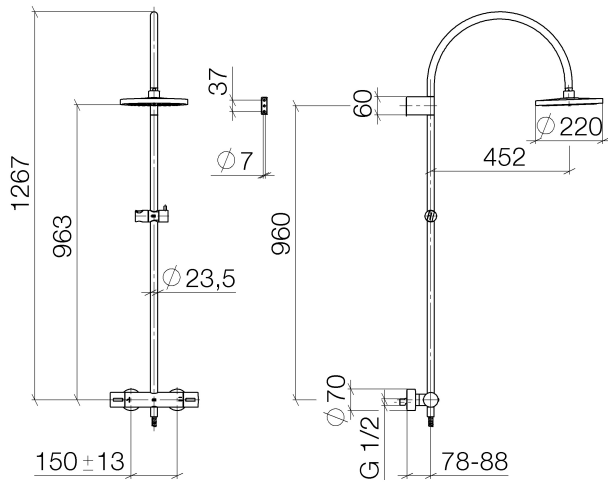

## Shower - Meta

Exposed shower set - polished chrome

Article number: 34 459 892-00 0010

- Projection 16-1/2"
- Rainshower
- Rain shower Ø 8-5/8"
- Rain shower with descaling system
- Rain shower water flow rate limited to max. 1.8 gpm
- Diverter with integrated volume control and integrated stops
- Flanges Ø 2-3/4"
- Height from center of faucet to bottom of rainhead 33-1/2"
- Height from center of faucet to top of shower arm 46-1/8"
- Center to center 5-7/8" ± 1/2"
- Metal shower hose 68-7/8" with anti-twist device
- 1/2" connection
- Slide bar
- Hole diameter 23,5 mm
- Internal backflow preventer.
- NOTE: Hand shower sold separately. Please see hand shower options under the miscellaneous articles section of each series.

### Dimensional drawing

All dimensions in mm / inch = mm x 0,0394

### Required article

35 080 970-90 0010

Rough-in adapter -

Shower - Meta  
Exposed shower set - polished chrome  
Article number: 34 459 892-00 0010

### Spare parts list

Number	Item Number	Designation	Number of units
1	04 12 05 092 10-00	shower	1
2	09 23 01 039 90	sieve	1
3	09 24 03 177 20-00	adaptor	1
4	04 28 22 097 20-00	spout	1
5	09 14 10 011 90	seal	1
6	90 17 11 037 00-00	holder	1
7	90 28 22 096 00-00	pipe	1
8	09 31 20 520-00	nipple	1
9	09 14 10 010 90	seal	1
10	04 17 01 250 00-00	connection	1
11	90 17 33 015 00-00	handle	1
12	09 14 20 026 90	seal	1
13	12 580 970-00	Slider - polished chrome	1
14	28 304 970-00	hose	1