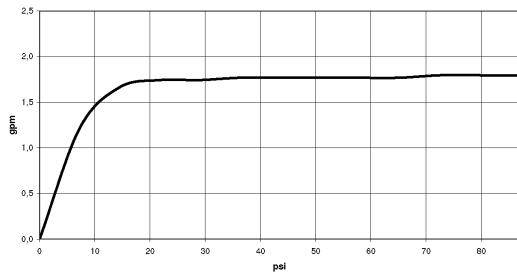

## Shower - Meta

Exposed shower set - polished chrome

Article number: 34 459 892-00 0010

- Projection 16-1/2"
- Rainshower
- Rain shower Ø 8-5/8"
- Rain shower with descaling system
- Rain shower water flow rate limited to max. 1.8 gpm
- Diverter with integrated volume control and integrated stops
- Flanges Ø 2-3/4"
- Height from center of faucet to bottom of rainhead 33-1/2"
- Height from center of faucet to top of shower arm 46-1/8"
- Center to center 5-7/8" ± 1/2"
- Metal shower hose 68-7/8" with anti-twist device
- 1/2" connection
- Slide bar
- Hole diameter 23,5 mm
- Internal backflow preventer.
- NOTE: Hand shower sold separately. Please see hand shower options under the miscellaneous articles section of each series.

### Dimensional drawing

All dimensions in mm / inch = mm x 0,0394

### Flow rate chart