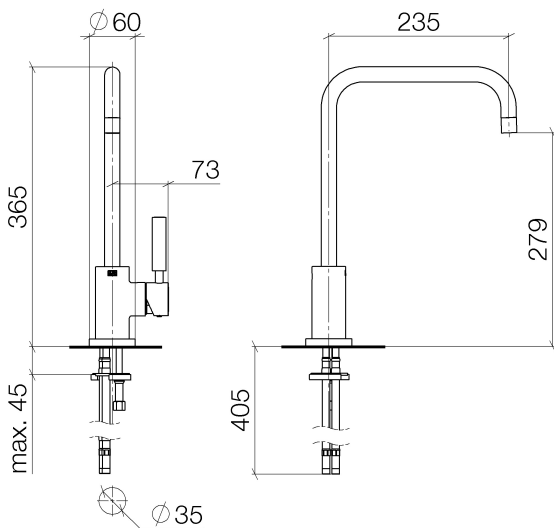

Kitchen - Meta.02

Single-lever mixer - polished chrome

Article number: 33 810 625-00 0010

- 9-1/4" Projection
- Swiveling spout 360°
- Areated stream
- Total height 13-3/4"
- Height to aerator/spout outlet 10-3/8"
- 1-3/8" hole diameter
- 2x 3/8" US flexible supply lines
- Water flow rate limited to max. 1.5 gpm
- lead-free
- (ADA)
- Combination with side spray set or profi side spray set not possible.

polished chrome

Dimensional drawing

All dimensions in mm / inch = mm x 0,0394

Model/program/technical modifications and error excepted
For more information see: www.dornbracht.com + 49 (0) 2371 433-460 mail@dornbrachtgroup.de

Kitchen - Meta.02
Single-lever mixer - polished chrome
Article number: 33 810 625-00 0010

Flow rate chart

Kitchen - Meta.02
Single-lever mixer - polished chrome
Article number: 33 810 625-00 0010

Other surface finishes

Spare parts list

Number	Item Number	Designation	Number of units
1	90 28 22 209 02-00	spout	1
2	90 23 01 028 00-00	aerator	1
3	09 30 30 054 90	screw	1
4	90 15 05 030 00 90	cartridge	1
5	09 24 04 107-00	nut	1
6	90 20 88 040 00-00	handle	1
7	09 30 11 032 90	disc	1
8	09 31 11 010 90	pin	1
9	09 24 04 048-00	nipple	1
10	11 170 880-00	handle	1
11	04 30 04 045 00 90	Flexible supply line 3/8"	2
12	09 28 10 055-00	rosette	1
13	09 14 10 034 90	seal	1
14	04 30 11 038 00 90	fixing set	1
15	09 31 11 011 90	pin	1