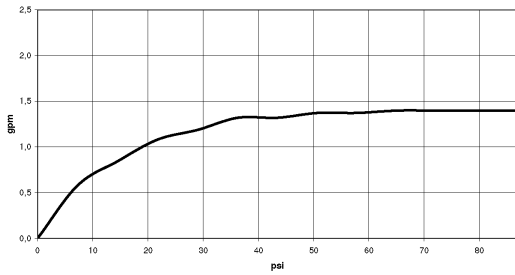

Kitchen - Meta.02

Single-lever mixer - polished chrome

Article number: 33 810 625-00 0010

- 9-1/4" Projection
- Swiveling spout 360°
- Areated stream
- Total height 13-3/4"
- Height to aerator/spout outlet 10-3/8"
- 1-3/8" hole diameter
- 2x 3/8" US flexible supply lines
- Water flow rate limited to max. 1.5 gpm
- lead-free
- (ADA)
- Combination with side spray set or profi side spray set not possible.

polished chrome

Dimensional drawing

All dimensions in mm / inch = mm x 0,0394

Model/program/technical modifications and error excepted
For more information see: www.dornbracht.com + 49 (0) 2371 433-460 mail@dornbrachtgroup.de

Kitchen - Meta.02
Single-lever mixer - polished chrome
Article number: 33 810 625-00 0010

Flow rate chart

Kitchen - Meta.02
Single-lever mixer - polished chrome
Article number: 33 810 625-00 0010

Other surface finishes