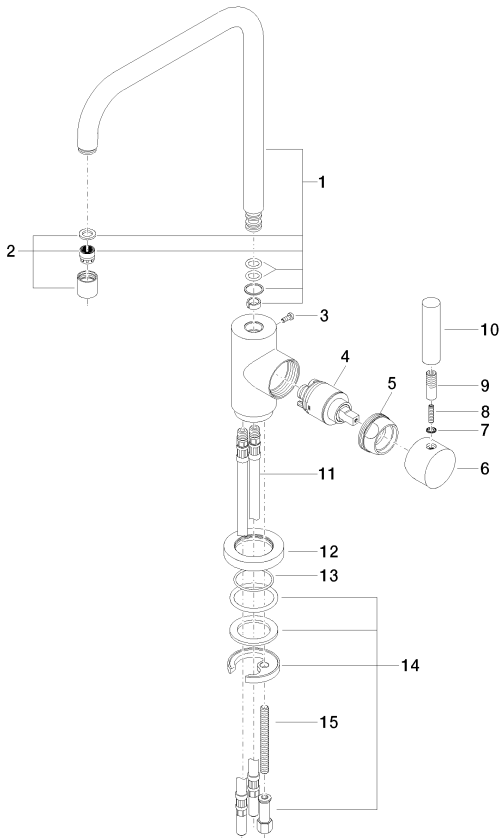

Kitchen - Meta.02

Single-lever mixer - polished chrome

Article number: 33 810 625-00 0010

- 9-1/4" Projection
- Swiveling spout 360°
- Areated stream
- Total height 13-3/4"
- Height to aerator/spout outlet 10-3/8"
- 1-3/8" hole diameter
- 2x 3/8" US flexible supply lines
- Water flow rate limited to max. 1.5 gpm
- lead-free
- (ADA)
- Combination with side spray set or profi side spray set not possible.

polished chrome

Dimensional drawing

All dimensions in mm / inch = mm x 0,0394

Model/program/technical modifications and error excepted
For more information see: www.dornbracht.com + 49 (0) 2371 433-460 mail@dornbrachtgroup.de

Recommended article

10 713 970-00
AIR SWITCH operating
button, trim parts only -
polished chrome

82 434 970-00
Soap dispenser with flange -
polished chrome

Kitchen - Meta.02
 Single-lever mixer - polished chrome
 Article number: 33 810 625-00 0010

Spare parts list

Number	Item Number	Designation	Number of units
1	90 28 22 209 02-00	spout	1
2	90 23 01 028 00-00	aerator	1
3	09 30 30 054 90	screw	1
4	90 15 05 030 00 90	cartridge	1
5	09 24 04 107-00	nut	1
6	90 20 88 040 00-00	handle	1
7	09 30 11 032 90	disc	1
8	09 31 11 010 90	pin	1
9	09 24 04 048-00	nipple	1
10	11 170 880-00	handle	1
11	04 30 04 045 00 90	Flexible supply line 3/8"	2
12	09 28 10 055-00	rosette	1
13	09 14 10 034 90	seal	1
14	04 30 11 038 00 90	fixing set	1
15	09 31 11 011 90	pin	1