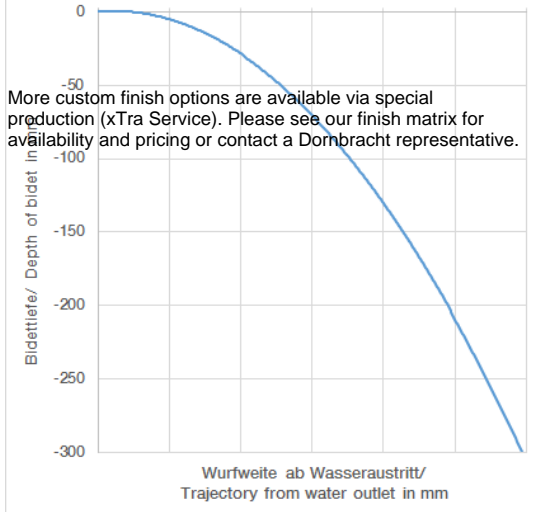

Bidet - CL.1

Single-lever bidet mixer with drain - polished chrome

Article number: 33 600 670-00

- 5-1/8" Projection
- European drain with overflow
- Rigid spout
- Ball-joint pivotable through 30°
- Rectangular aerated stream
- Total height 7-3/8"
- Height to aerator/spout outlet 3"
- 1-3/8" hole diameter
- 2x 10 mm European flexible supply lines
- Water flow rate limited to max. 1.8 gpm
- Fittings group in compliance with DIN 4109: 1 (ADA)

polished chrome

Accessory is required for this item.

Bidet - CL.1
Single-lever bidet mixer with drain - polished chrome
Article number: 33 600 670-00

Dimensional drawing

All dimensions in mm / inch = mm x 0,0394

Flow rate chart

Bidet - CL.1

Single-lever bidet mixer with drain - polished chrome

Article number: 33 600 670-00

Object surface finish diagram

platinum matte

platinum

Brushed Durabronze

33 600 670-06 50 100 33 600 670-08 250 303 600 670-28

Required article

04 30 04 045 00 90
Flexible supply line 3/8" -

04 11 01 023 00-00
Drain - polished chrome

Bidet - CL.1

Single-lever bidet mixer with drain - polished chrome