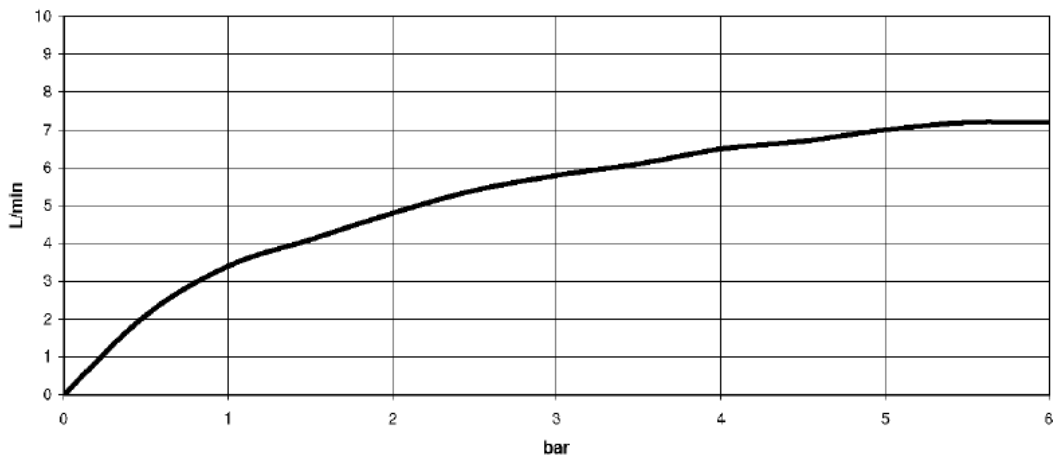

Flow rate chart