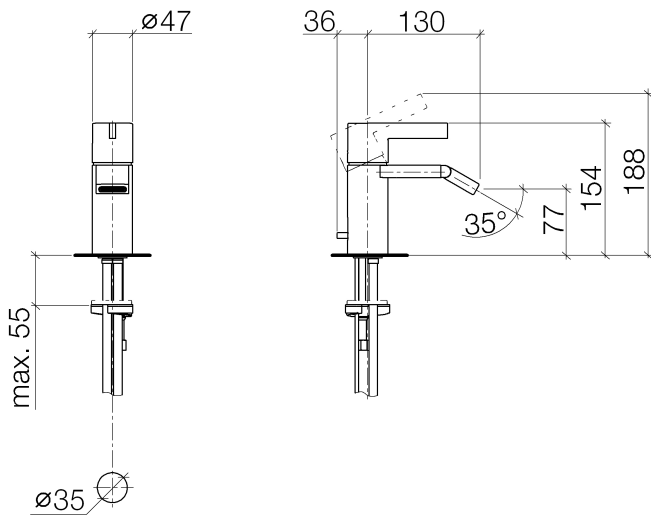

Bidet - CL.1

Single-lever bidet mixer with drain - polished chrome

Article number: 33 600 670-00

- 5-1/8" Projection
- European drain with overflow
- Rigid spout
- Ball-joint pivotable through 30°
- Rectangular aerated stream
- Total height 7-3/8"
- Height to aerator/spout outlet 3"
- 1-3/8" hole diameter
- 2x 10 mm European flexible supply lines
- Water flow rate limited to max. 1.8 gpm
- Fittings group in compliance with DIN 4109: 1 (ADA)

polished chrome

Accessory is required for this item.

Bidet - CL.1
Single-lever bidet mixer with drain - polished chrome
Article number: 33 600 670-00

Dimensional drawing

All dimensions in mm / inch = mm x 0,0394

Flow rate chart

Bidet - CL.1

Single-lever bidet mixer with drain - polished chrome

Article number: 33 600 670-00

Object surface finish diagram

platinum matte

platinum

Brushed Durabronze

Article number: 33 600 670-00

Spare parts list

Number	Item Number	Designation	Number of units
1	90 31 20 087 00-00	plug	1
2	09 31 11 030 90	pin	1
3	09 20 67 003-00	handle	1
4	09 28 30 019-00	cover	1
5	90 23 10 066 00 90	nut	1
6	90 15 05 042 00 90	cartridge	1
7	09 14 10 102 90	seal	1
8	09 14 03 131 90	seal	1
9	09 11 03 061 90	connection	1
10	09 14 10 053 90	seal	1
11	09 30 30 084 90	screw	2
12	09 30 30 116 90	screw	1
13	09 28 22 246-00	spout	1
14	09 30 30 157 90	screw	2
15	90 24 02 083 00-00	joint	1
16	09 23 01 123-00	sleeve	1
17	09 31 11 064 90	pin	1
18	90 29 03 045 00 90	aerator	1
19	09 20 67 002-00	handle	1
20	09 14 10 119 90	seal	1
21	09 28 10 109-07	ring	1
22	09 31 09 080-00	pull-rod	1
23	04 30 04 016 00 90	hose	2
24	04 30 11 085 62 90	fixing set	1
25	09 31 11 012 90	pin	1
26	04 11 01 001 00-00	pop-up waste	1