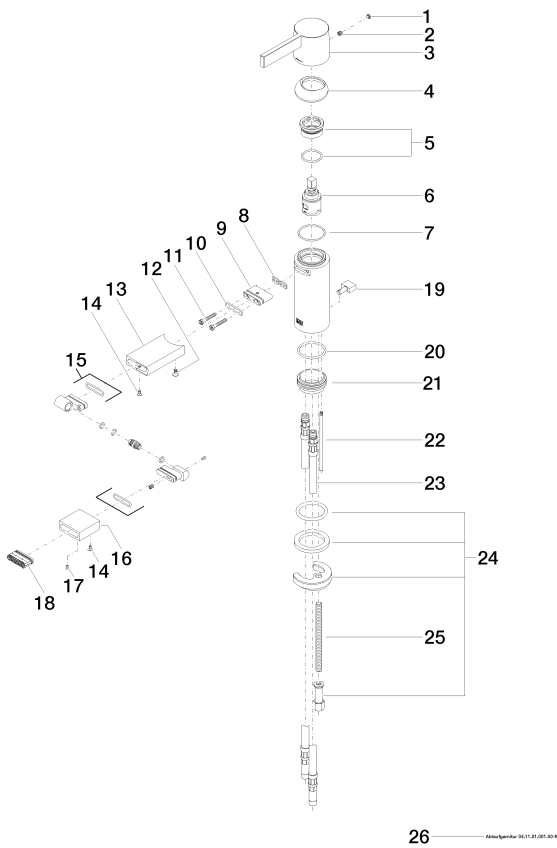

Bidet - CL.1

Single-lever bidet mixer with drain - polished chrome

Article number: 33 600 670-00

- 5-1/8" Projection
- European drain with overflow
- Rigid spout
- Ball-joint pivotable through 30°
- Rectangular aerated stream
- Total height 7-3/8"
- Height to aerator/spout outlet 3"
- 1-3/8" hole diameter
- 2x 10 mm European flexible supply lines
- Water flow rate limited to max. 1.8 gpm
- Fittings group in compliance with DIN 4109: 1 (ADA)

Flow rate chart

Bidet - CL.1

Single-lever bidet mixer with drain - polished chrome

Article number: 33 600 670-00

Object surface finish diagram

platinum matte

platinum

Brushed Durabronze

33 600 670-06 50 100 33 600 670-08 250 303 600 670-28

Required article

04 30 04 045 00 90
Flexible supply line 3/8" -

04 11 01 023 00-00
Drain - polished chrome

Bidet - CL.1

Single-lever bidet mixer with drain - polished chrome

Article number: 33 600 670-00

Spare parts list

Number	Item Number	Designation	Number of units
1	90 31 20 087 00-00	plug	1
2	09 31 11 030 90	pin	1
3	09 20 67 003-00	handle	1
4	09 28 30 019-00	cover	1
5	90 23 10 066 00 90	nut	1
6	90 15 05 042 00 90	cartridge	1
7	09 14 10 102 90	seal	1
8	09 14 03 131 90	seal	1
9	09 11 03 061 90	connection	1
10	09 14 10 053 90	seal	1
11	09 30 30 084 90	screw	2
12	09 30 30 116 90	screw	1
13	09 28 22 246-00	spout	1
14	09 30 30 157 90	screw	2
15	90 24 02 083 00-00	joint	1
16	09 23 01 123-00	sleeve	1
17	09 31 11 064 90	pin	1
18	90 29 03 045 00 90	aerator	1
19	09 20 67 002-00	handle	1
20	09 14 10 119 90	seal	1
21	09 28 10 109-07	ring	1
22	09 31 09 080-00	pull-rod	1
23	04 30 04 016 00 90	hose	2
24	04 30 11 085 62 90	fixing set	1
25	09 31 11 012 90	pin	1
26	04 11 01 001 00-00	pop-up waste	1