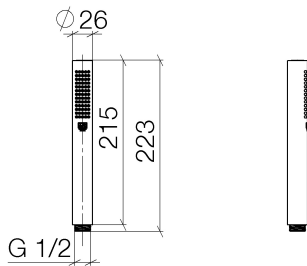

Bathtub - CL.1

Baton hand shower - polished chrome

Article number: 28 013 979-00 0010

- Standard spray mode
- Descaling system
- 1/2" connection
- Water flow rate limited to max. 1.8 gpm
- Internal backflow preventer.

## Dimensional drawing

All dimensions in mm / inch = mm x 0,0394

Bathtub - CL.1  
Baton hand shower - polished chrome  
Article number: 28 013 979-00 0010

### Flow rate chart

Bathtub - CL.1

Baton hand shower - polished chrome

Article number: 28 013 979-00 0010