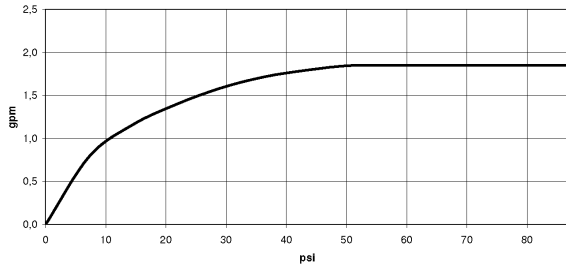

## Dimensional drawing

All dimensions in mm / inch = mm x 0,0394

Bathtub - CL.1  
Baton hand shower - polished chrome  
Article number: 28 013 979-00 0010

### Flow rate chart

Bathtub - CL.1

Baton hand shower - polished chrome

Article number: 28 013 979-00 0010